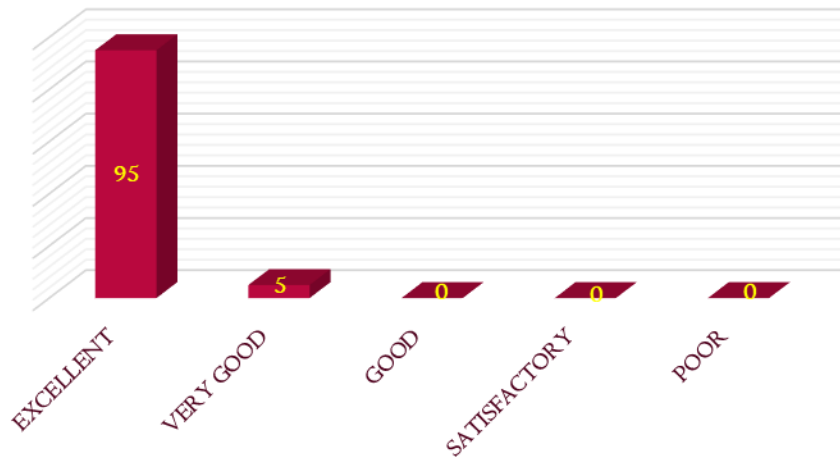

NAAC

CRITERIA – I

METRIC 1.4.1

FACULTY FEEDBACK

1. Curriculum is up-to-date, need based & application oriented

2. Electives offered are supportive to the core papers

DHANALAKSHMI SRINIVASAN
COLLEGE OF ARTS AND SCIENCE FOR WOMEN
(AUTONOMOUS)
(Affiliated to Bharathidasan University, Tiruchirappalli)
(Nationally Re-Accredited with 'A' Grade by NAAC)
Perambalur – 621212