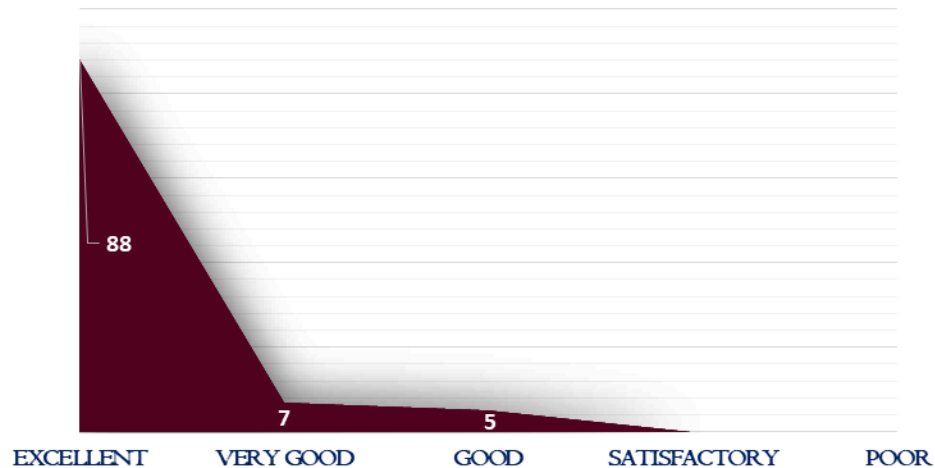

NAAC

CRITERIA – I

METRIC 1.4.1

ALUMNAE FEEDBACK

**I. Curriculum is adequate to meet the industry /
profession needs**

2. Course curriculum fulfills my expectations

DHANALAKSHMI SRINIVASAN
COLLEGE OF ARTS AND SCIENCE FOR WOMEN
(AUTONOMOUS)
(Affiliated to Bharathidasan University, Tiruchirappalli)
(Nationally Re-Accredited with 'A' Grade by NAAC)
Perambalur – 621212