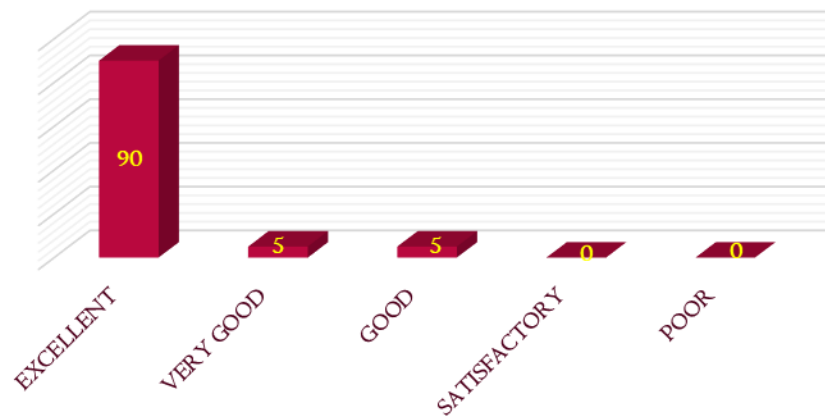

DHANALAKSHMI SRINIVASAN
COLLEGE OF ARTS AND SCIENCE FOR WOMEN
(AUTONOMOUS)
(Affiliated to Bharathidasan University, Tiruchirappalli)
(Nationally Re-Accredited with 'A' Grade by NAAC)
Perambalur – 621212

NAAC

CRITERIA – I

METRIC 1.4.1

3. Board of studies (BOS) ensures that current trends are included in syllabus with relevance to industry