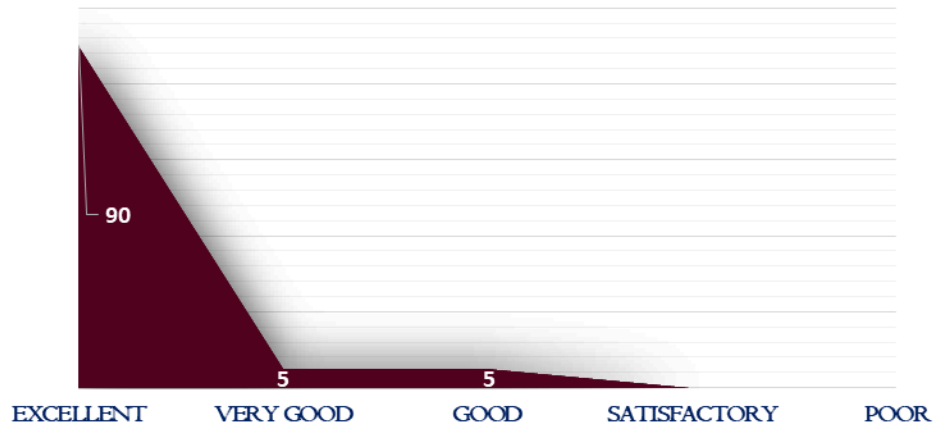

DHANALAKSHMI SRINIVASAN
COLLEGE OF ARTS AND SCIENCE FOR WOMEN
(AUTONOMOUS)
(Affiliated to Bharathidasan University, Tiruchirappalli)
(Nationally Re-Accredited with 'A' Grade by NAAC)
Perambalur – 621212

NAAC

CRITERIA – I

METRIC 1.4.1

5. Courses included in the curriculum for communication & interpersonal skill development