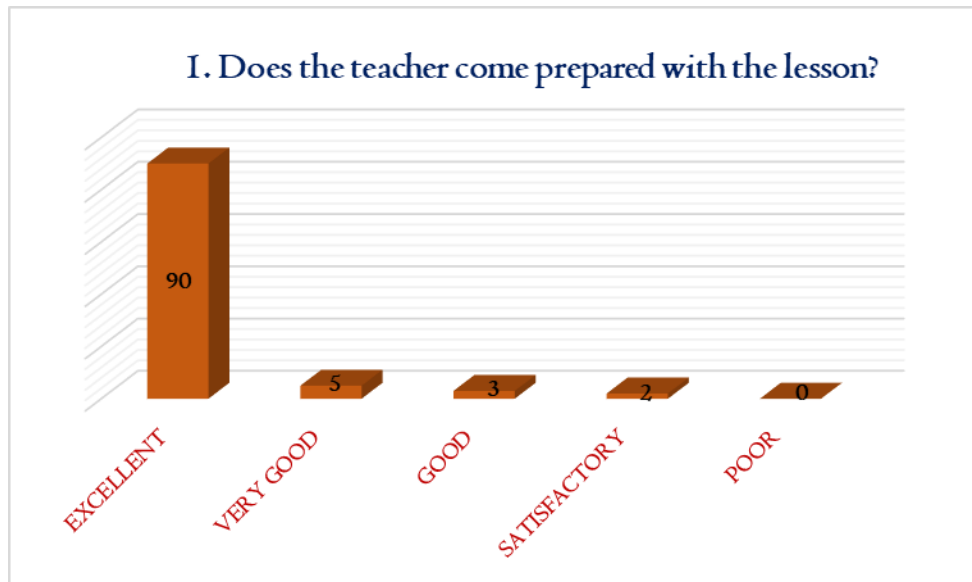

DHANALAKSHMI SRINIVASAN
COLLEGE OF ARTS AND SCIENCE FOR WOMEN
(AUTONOMOUS)
(Affiliated to Bharathidasan University, Tiruchirappalli)
(Nationally Re-Accredited with 'A' Grade by NAAC)
Perambalur – 621212

NAAC

CRITERIA – I

METRIC 1.4.1

STUDENT FEEDBACK