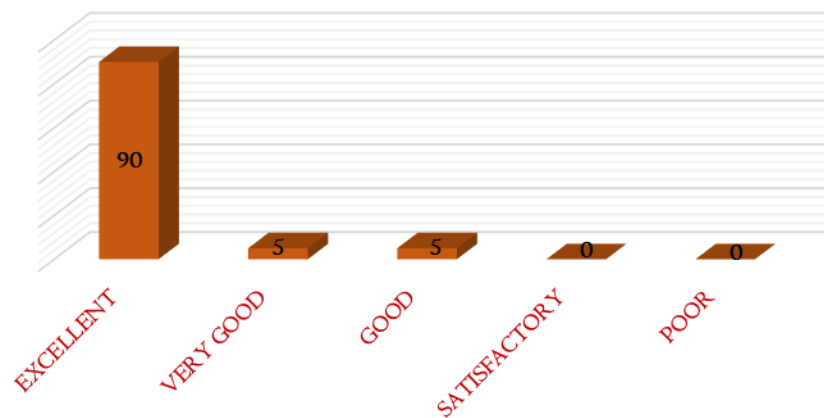

NAAC

CRITERIA – I

METRIC 1.4.1

9. Does the teacher evaluate papers correctly?

10. Does the teacher use Blackboard / LCD / Projector effectively?

DHANALAKSHMI SRINIVASAN
COLLEGE OF ARTS AND SCIENCE FOR WOMEN
(AUTONOMOUS)
(Affiliated to Bharathidasan University, Tiruchirappalli)
(Nationally Re-Accredited with 'A' Grade by NAAC)
Perambalur – 621212