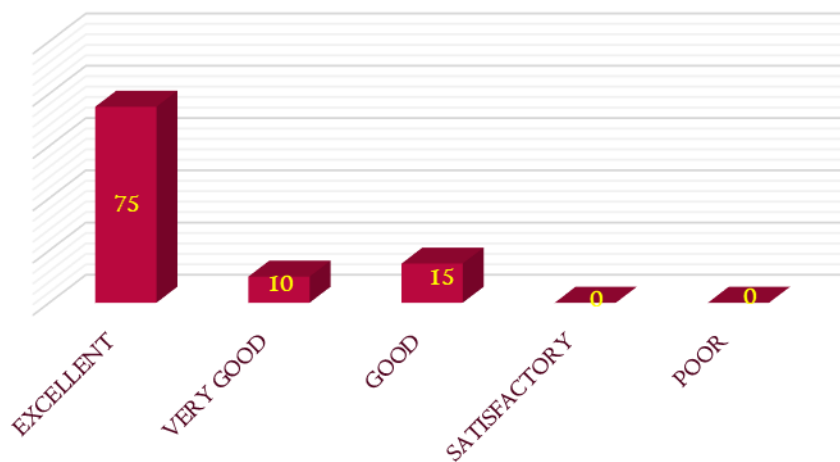

NAAC

CRITERIA – I

METRIC 1.4.1

5. Entrepreneurship courses in our curriculum design focuses students on the launching and running of businesses

6. OBE attainment of your course / programme

**DHANALAKSHMI SRINIVASAN
COLLEGE OF ARTS AND SCIENCE FOR WOMEN
(AUTONOMOUS)**
(Affiliated to Bharathidasan University, Tiruchirappalli)
(Nationally Re-Accredited with 'A' Grade by NAAC)
Perambalur – 621212