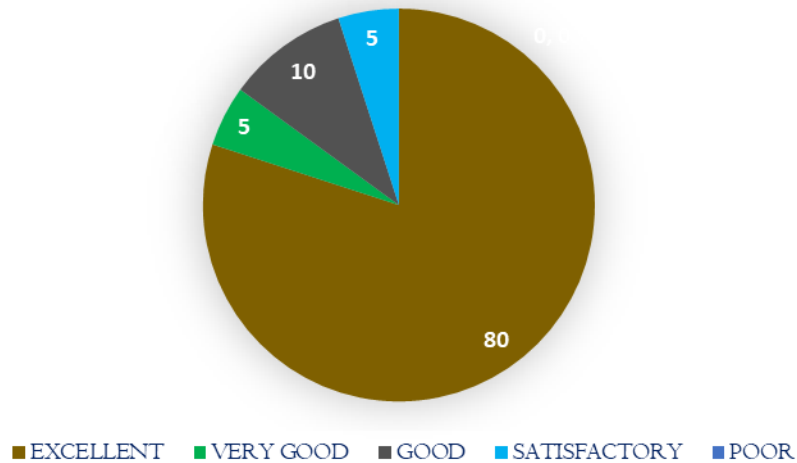

NAAC

CRITERIA – I

METRIC 1.4.1

EMPLOYER FEEDBACK

I. Skill based curriculum

2. Knowledge based curriculum

DHANALAKSHMI SRINIVASAN
COLLEGE OF ARTS AND SCIENCE FOR WOMEN
(AUTONOMOUS)
(Affiliated to Bharathidasan University, Tiruchirappalli)
(Nationally Re-Accredited with 'A' Grade by NAAC)
Perambalur – 621212