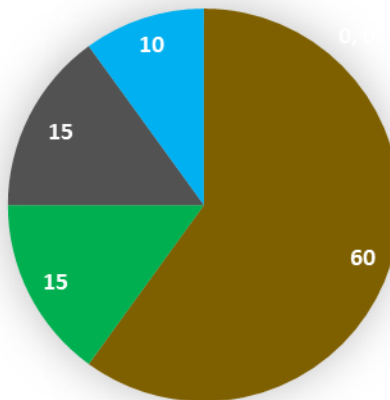

NAAC

CRITERIA – I

METRIC 1.4.1

7. Attitude & adaptability

■ EXCELLENT ■ VERY GOOD ■ GOOD ■ SATISFACTORY ■ POOR

8. Overall rating of our institution

■ EXCELLENT ■ VERY GOOD ■ GOOD ■ SATISFACTORY ■ POOR

[Signature]
PRINCIPAL
DHANALAKSHMI SRINIVASAN COLLEGE
OF ARTS AND SCIENCE FOR WOMEN
(AUTONOMOUS),
PERAMBALUR - 621 212.