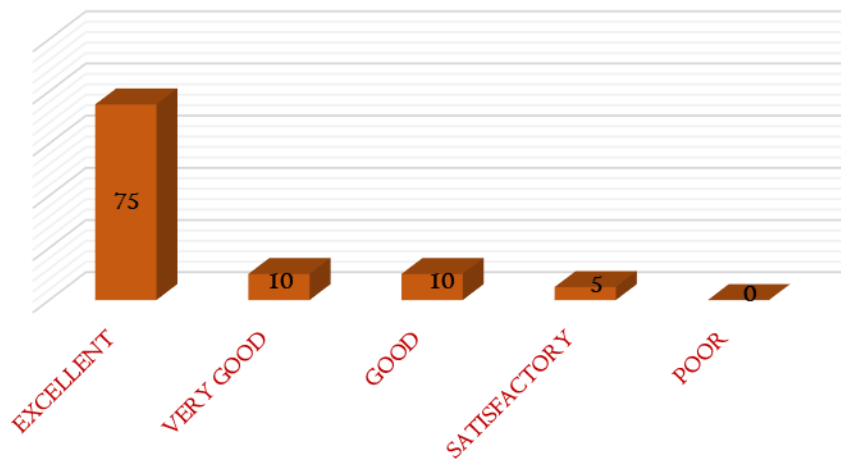

NAAC

CRITERIA – I

METRIC 1.4.1

23. How do you feel about the fine arts and cultural activities?

24. How do you feel about the services of HRDC?

DHANALAKSHMI SRINIVASAN
COLLEGE OF ARTS AND SCIENCE FOR WOMEN
(AUTONOMOUS)
(Affiliated to Bharathidasan University, Tiruchirappalli)
(Nationally Re-Accredited with 'A' Grade by NAAC)
Perambalur – 621212