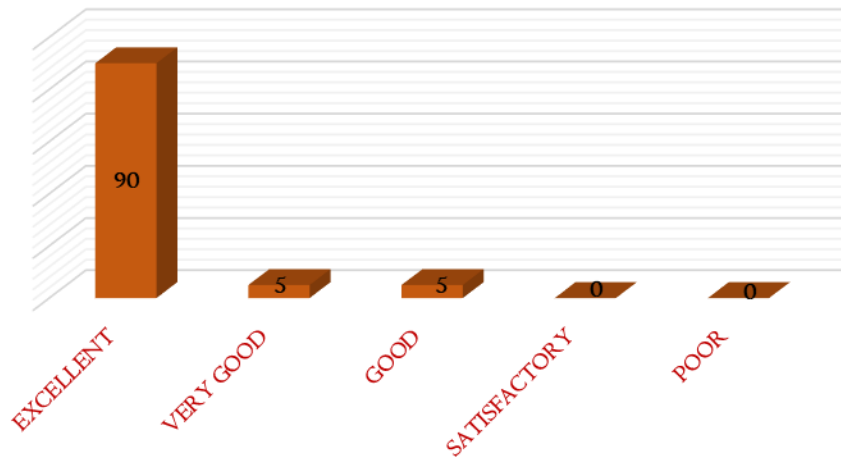

DHANALAKSHMI SRINIVASAN
COLLEGE OF ARTS AND SCIENCE FOR WOMEN
(AUTONOMOUS)
(Affiliated to Bharathidasan University, Tiruchirappalli)
(Nationally Re-Accredited with 'A' Grade by NAAC)
Perambalur – 621212

NAAC

CRITERIA – I

METRIC 1.4.1

17. Whether library working hours is sufficient?