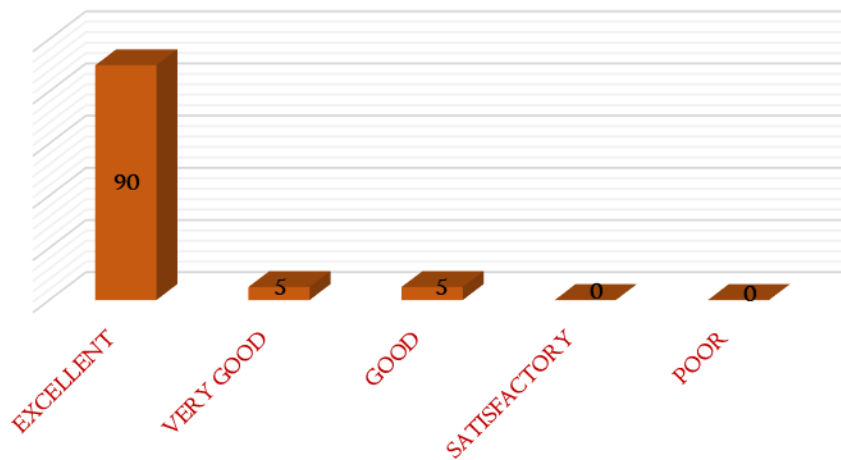

NAAC

CRITERIA – I

METRIC 1.4.1

25. Does the infrastructure of the hostel assure you a good living environment?

26. Is water facility adequate in your hostel?

DHANALAKSHMI SRINIVASAN
COLLEGE OF ARTS AND SCIENCE FOR WOMEN
(AUTONOMOUS)
(Affiliated to Bharathidasan University, Tiruchirappalli)
(Nationally Re-Accredited with 'A' Grade by NAAC)
Perambalur – 621212