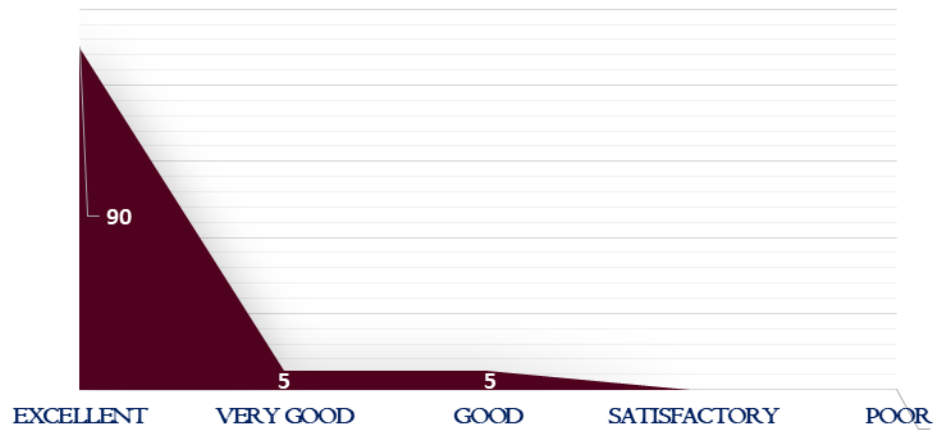

**DHANALAKSHMI SRINIVASAN
COLLEGE OF ARTS AND SCIENCE FOR WOMEN
(AUTONOMOUS)**
(Affiliated to Bharathidasan University, Tiruchirappalli)
(Nationally Re-Accredited with 'A' Grade by NAAC)
Perambalur – 621212

NAAC

CRITERIA – I

METRIC 1.4.1

ALUMNAE FEEDBACK

**I. Curriculum is adequate to meet the industry /
profession needs**