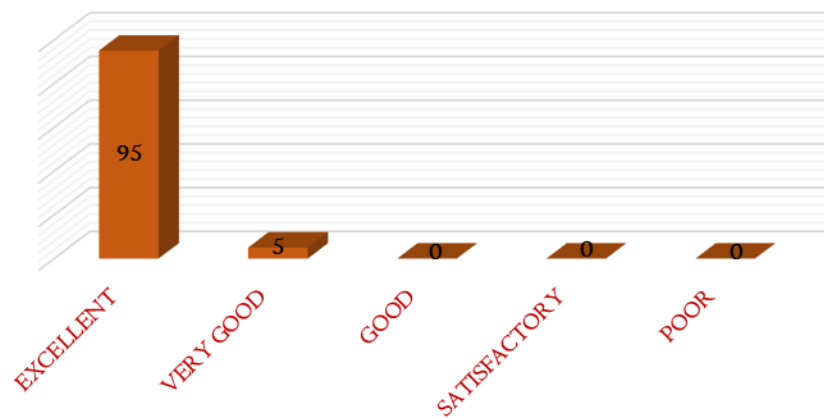

NAAC

CRITERIA – I

METRIC 1.4.1

17. Whether library working hours is sufficient?

18. How do you feel about the class room facility in the college?

DHANALAKSHMI SRINIVASAN
COLLEGE OF ARTS AND SCIENCE FOR WOMEN
(AUTONOMOUS)
(Affiliated to Bharathidasan University, Tiruchirappalli)
(Nationally Re-Accredited with 'A' Grade by NAAC)
Perambalur – 621212