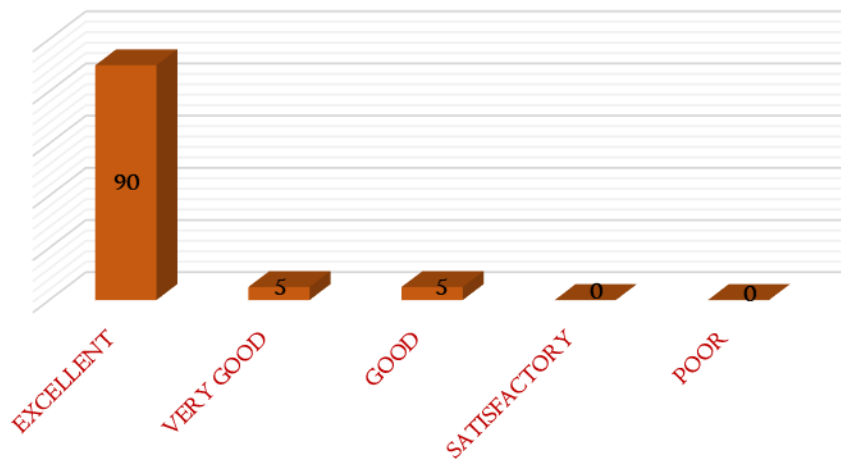

NAAC

CRITERIA – I

METRIC 1.4.1

15. Whether the arrangements of the book in the library helpful?

16. Are you allowed to access the library books easily?

DHANALAKSHMI SRINIVASAN
COLLEGE OF ARTS AND SCIENCE FOR WOMEN
(AUTONOMOUS)
(Affiliated to Bharathidasan University, Tiruchirappalli)
(Nationally Re-Accredited with 'A' Grade by NAAC)
Perambalur – 621212