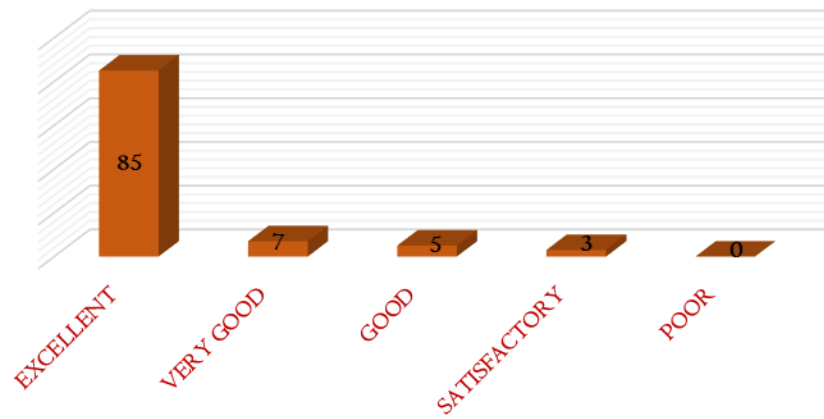

DHANALAKSHMI SRINIVASAN
COLLEGE OF ARTS AND SCIENCE FOR WOMEN
(AUTONOMOUS)
(Affiliated to Bharathidasan University, Tiruchirappalli)
(Nationally Re-Accredited with 'A' Grade by NAAC)
Perambalur – 621212

NAAC

CRITERIA – I

METRIC 1.4.1

15. Whether the arrangements of the book in the library helpful?