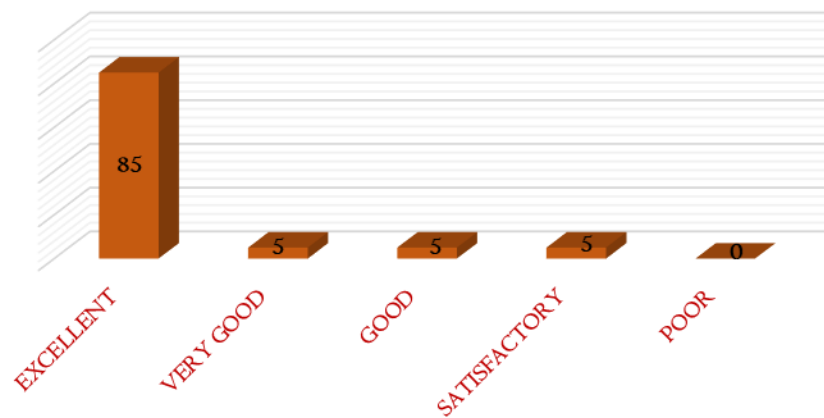

NAAC

CRITERIA – I

METRIC 1.4.1

13. Do you feel comfortable to work in the lab?

14. Whether the required books are available in the library?

DHANALAKSHMI SRINIVASAN
COLLEGE OF ARTS AND SCIENCE FOR WOMEN
(AUTONOMOUS)
(Affiliated to Bharathidasan University, Tiruchirappalli)
(Nationally Re-Accredited with 'A' Grade by NAAC)
Perambalur – 621212