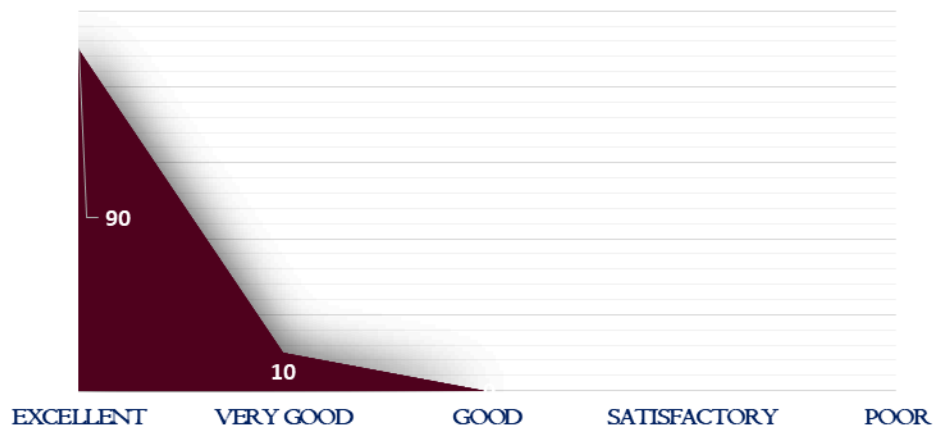

NAAC

CRITERIA - I

METRIC 1.4.1

9. Motivation to participate in social service initiatives

10. Curriculum provided me a base for pursuing higher education / research

PRINCIPAL
DHANALAKSHMI SRINIVASAN COLLEGE
OF ARTS AND SCIENCE FOR WOMEN
(AUTONOMOUS),
PERAMBALUR - 621 212.