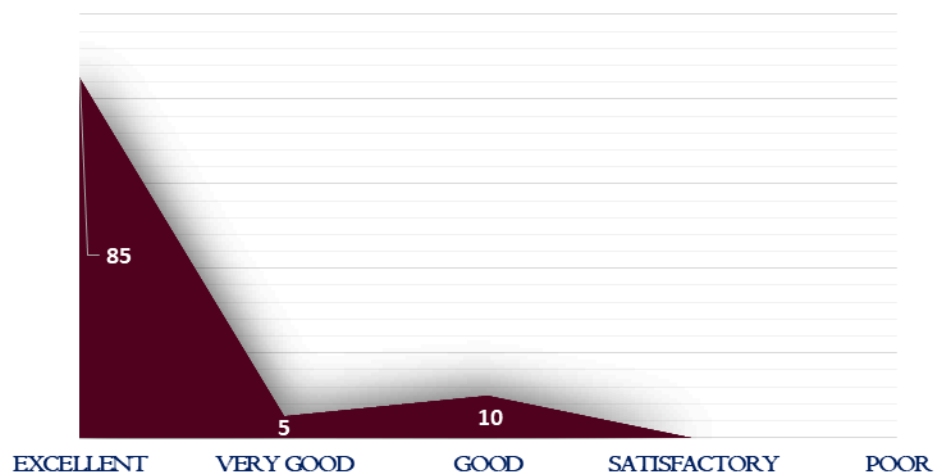

NAAC

CRITERIA – I

METRIC 1.4.1

7. Faculty encouragement in students learning process

8. Institution ambience & infrastructure facilities

**DHANALAKSHMI SRINIVASAN
COLLEGE OF ARTS AND SCIENCE FOR WOMEN
(AUTONOMOUS)**
(Affiliated to Bharathidasan University, Tiruchirappalli)
(Nationally Re-Accredited with 'A' Grade by NAAC)
Perambalur - 621212