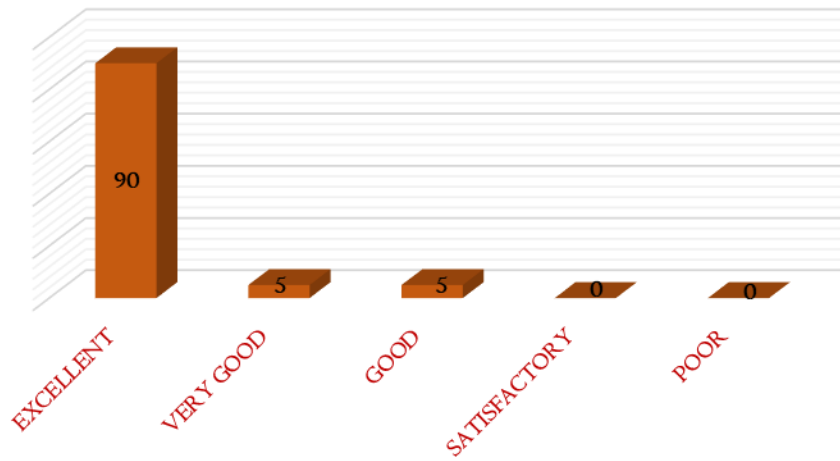

DHANALAKSHMI SRINIVASAN
COLLEGE OF ARTS AND SCIENCE FOR WOMEN
(AUTONOMOUS)
(Affiliated to Bharathidasan University, Tiruchirappalli)
(Nationally Re-Accredited with 'A' Grade by NAAC)
Perambalur – 621212

NAAC

CRITERIA – I

METRIC 1.4.1

13. Do you feel comfortable to work in the lab?