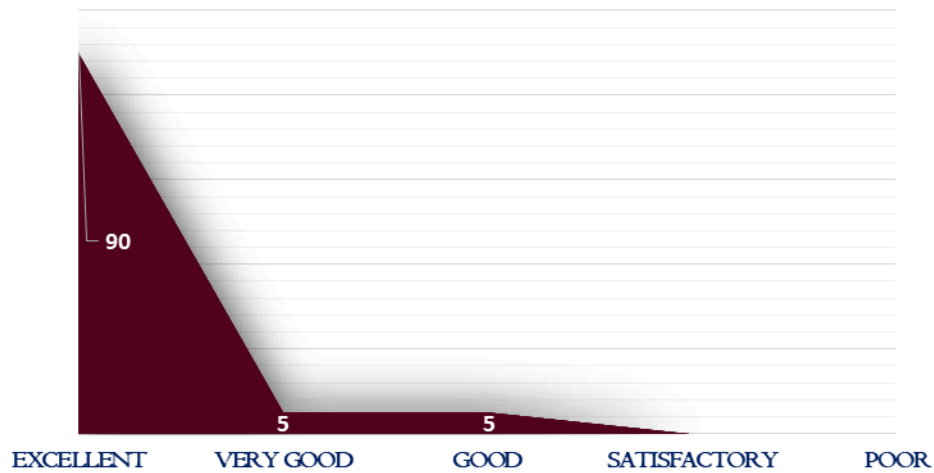

**DHANALAKSHMI SRINIVASAN
COLLEGE OF ARTS AND SCIENCE FOR WOMEN
(AUTONOMOUS)**
(Affiliated to Bharathidasan University, Tiruchirappalli)
(Nationally Re-Accredited with 'A' Grade by NAAC)
Perambalur - 621212

NAAC

CRITERIA - I

METRIC 1.4.1

9. Motivation to participate in social service initiatives