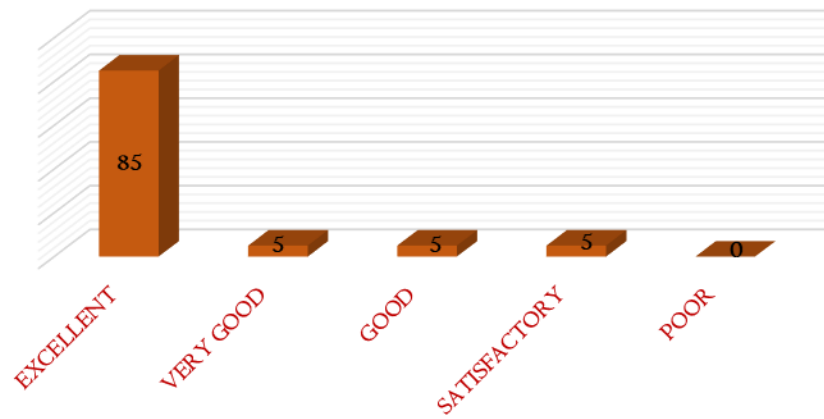

DHANALAKSHMI SRINIVASAN
COLLEGE OF ARTS AND SCIENCE FOR WOMEN
(AUTONOMOUS)
(Affiliated to Bharathidasan University, Tiruchirappalli)
(Nationally Re-Accredited with 'A' Grade by NAAC)
Perambalur – 621212

NAAC

CRITERIA – I

METRIC 1.4.1

27. Does your hostel mess provide you with hygienic, tasty and variety food on all days?