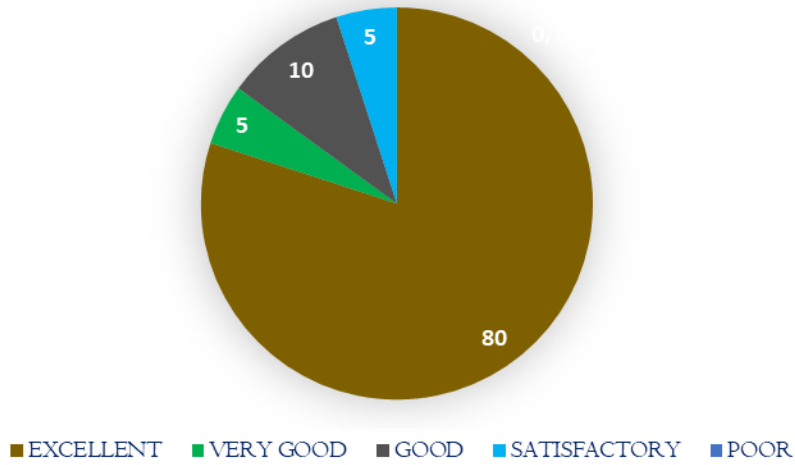

DHANALAKSHMI SRINIVASAN
COLLEGE OF ARTS AND SCIENCE FOR WOMEN
(AUTONOMOUS)
(Affiliated to Bharathidasan University, Tiruchirappalli)
(Nationally Re-Accredited with 'A' Grade by NAAC)
Perambalur – 621212

NAAC

CRITERIA – I

METRIC 1.4.1

3. Value based curriculum