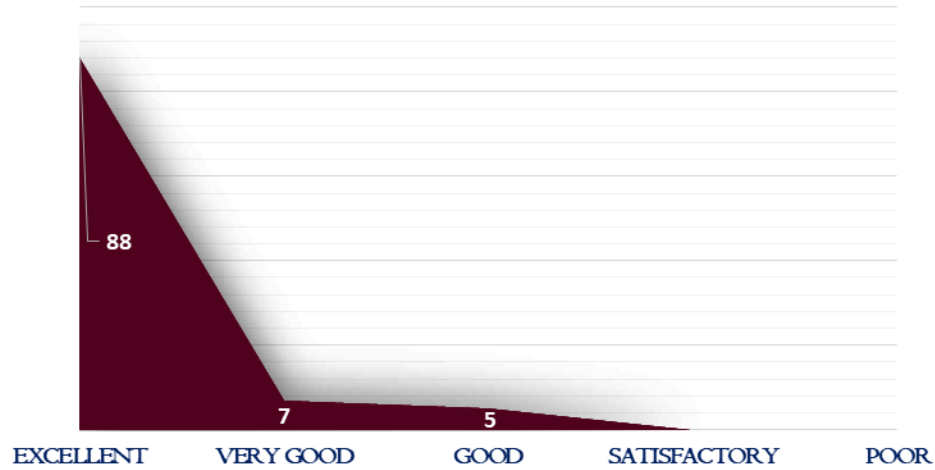

NAAC

CRITERIA – I

METRIC 1.4.1

7. Faculty encouragement in students learning process

8. Institution ambience & infrastructure facilities

**DHANALAKSHMI SRINIVASAN
COLLEGE OF ARTS AND SCIENCE FOR WOMEN
(AUTONOMOUS)**
(Affiliated to Bharathidasan University, Tiruchirappalli)
(Nationally Re-Accredited with 'A' Grade by NAAC)
Perambalur - 621212