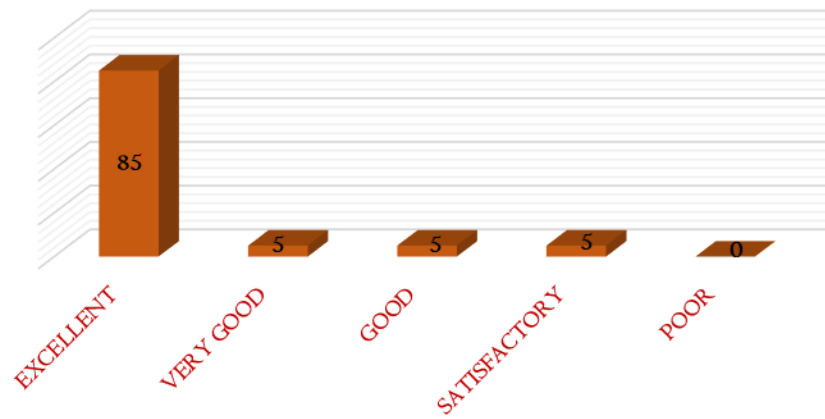

DHANALAKSHMI SRINIVASAN
COLLEGE OF ARTS AND SCIENCE FOR WOMEN
(AUTONOMOUS)
(Affiliated to Bharathidasan University, Tiruchirappalli)
(Nationally Re-Accredited with 'A' Grade by NAAC)
Perambalur – 621212

NAAC

CRITERIA – I

METRIC 1.4.1

19. How do you feel about the services of our office administration?