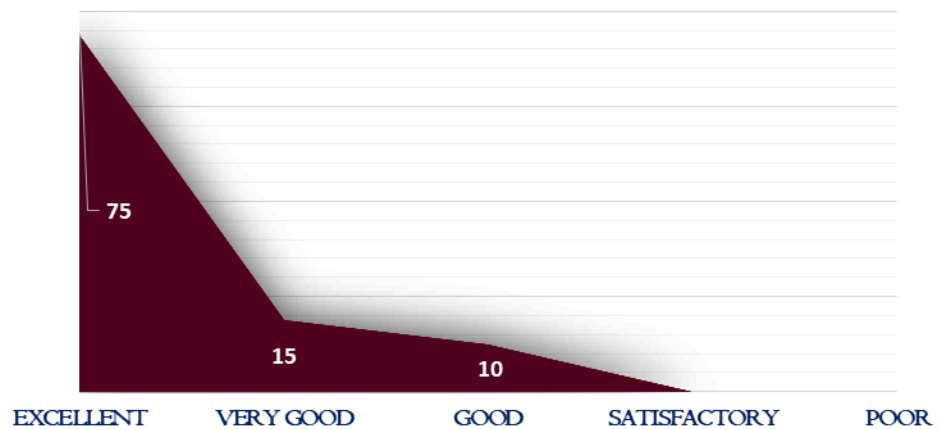

NAAC

CRITERIA – I

METRIC 1.4.1

3. Electives offered are supportive to the core papers

4. Value education imparted in the institution has influenced my character

DHANALAKSHMI SRINIVASAN
COLLEGE OF ARTS AND SCIENCE FOR WOMEN
(AUTONOMOUS)
(Affiliated to Bharathidasan University, Tiruchirappalli)
(Nationally Re-Accredited with 'A' Grade by NAAC)
Perambalur – 621212