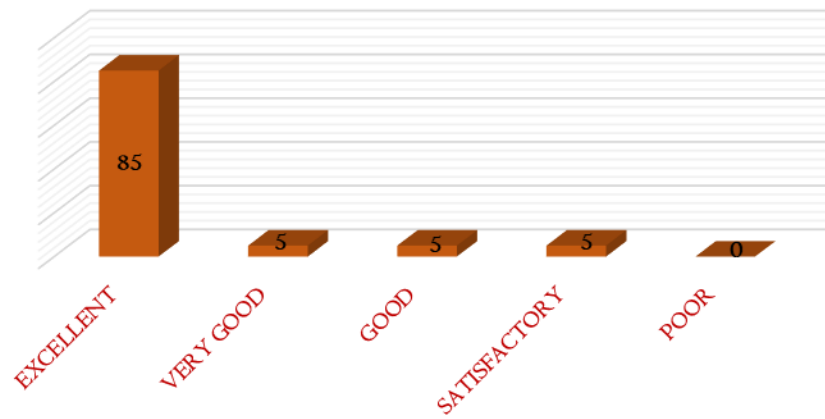

NAAC

CRITERIA – I

METRIC 1.4.1

3. Is the teacher capable of keeping the class under control?

4. Does the teacher generate interest in the subject?

DHANALAKSHMI SRINIVASAN
COLLEGE OF ARTS AND SCIENCE FOR WOMEN
(AUTONOMOUS)
(Affiliated to Bharathidasan University, Tiruchirappalli)
(Nationally Re-Accredited with 'A' Grade by NAAC)
Perambalur – 621212