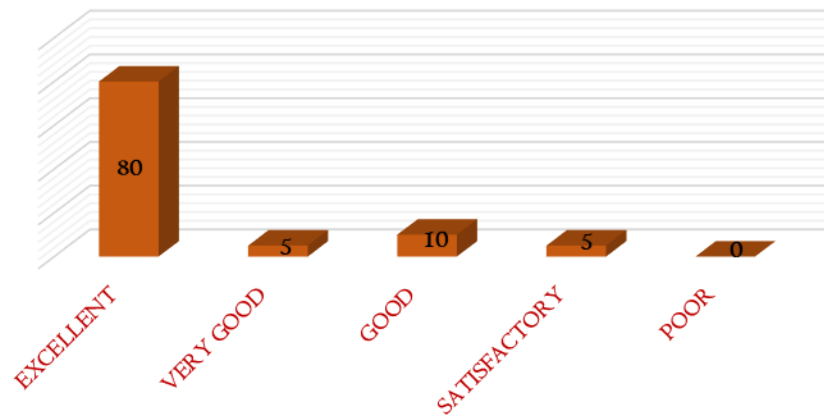

DHANALAKSHMI SRINIVASAN
COLLEGE OF ARTS AND SCIENCE FOR WOMEN
(AUTONOMOUS)
(Affiliated to Bharathidasan University, Tiruchirappalli)
(Nationally Re-Accredited with 'A' Grade by NAAC)
Perambalur – 621212

NAAC

CRITERIA – I

METRIC 1.4.1

7. Does the teacher encourage the students for self-development?