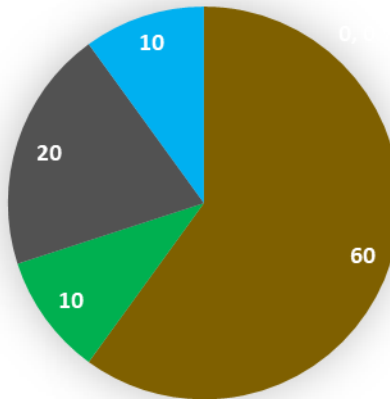

**DHANALAKSHMI SRINIVASAN
COLLEGE OF ARTS AND SCIENCE FOR WOMEN
(AUTONOMOUS)**
(Affiliated to Bharathidasan University, Tiruchirappalli)
(Nationally Re-Accredited with 'A' Grade by NAAC)
Perambalur – 621212

NAAC

CRITERIA – I

METRIC 1.4.1

7. Attitude & adaptability

■ EXCELLENT ■ VERY GOOD ■ GOOD ■ SATISFACTORY ■ POOR