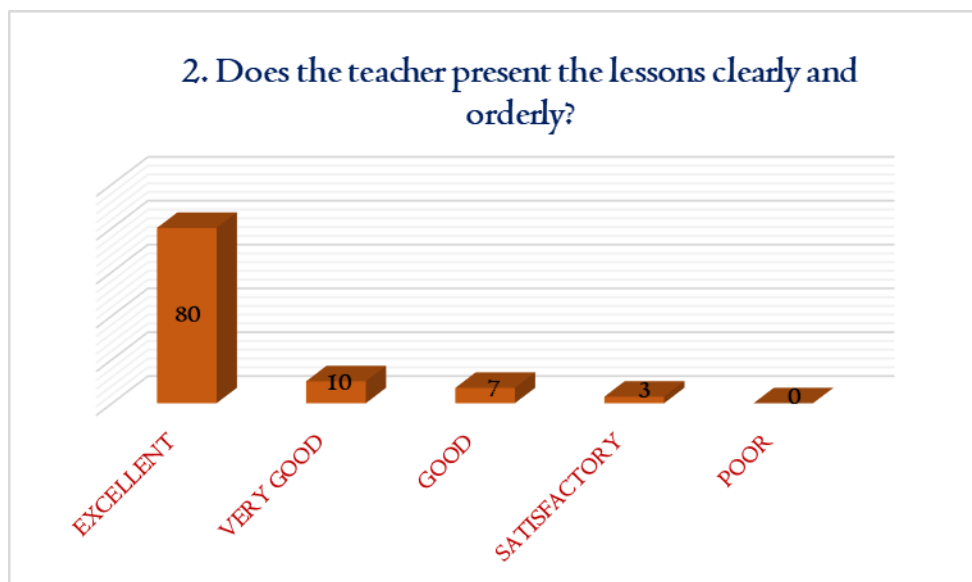

DHANALAKSHMI SRINIVASAN
COLLEGE OF ARTS AND SCIENCE FOR WOMEN
(AUTONOMOUS)
(Affiliated to Bharathidasan University, Tiruchirappalli)
(Nationally Re-Accredited with 'A' Grade by NAAC)
Perambalur – 621212

NAAC

CRITERIA – I

METRIC 1.4.1

STUDENT FEEDBACK