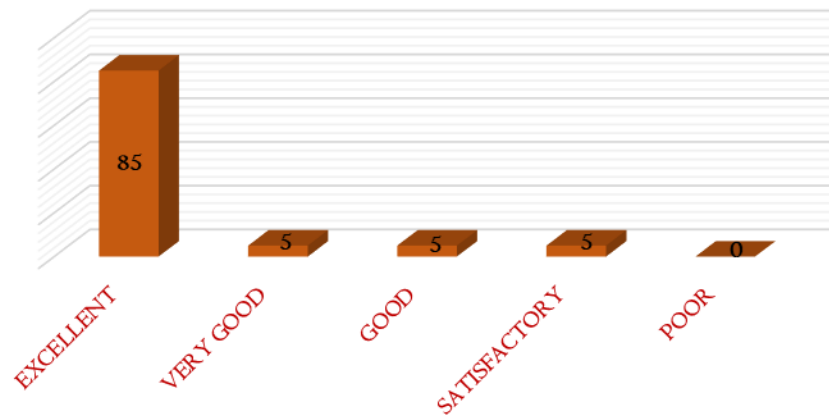

DHANALAKSHMI SRINIVASAN
COLLEGE OF ARTS AND SCIENCE FOR WOMEN
(AUTONOMOUS)
(Affiliated to Bharathidasan University, Tiruchirappalli)
(Nationally Re-Accredited with 'A' Grade by NAAC)
Perambalur – 621212

NAAC

CRITERIA – I

METRIC 1.4.1

5. Does the teacher help the students to clear doubts in / out of the class?