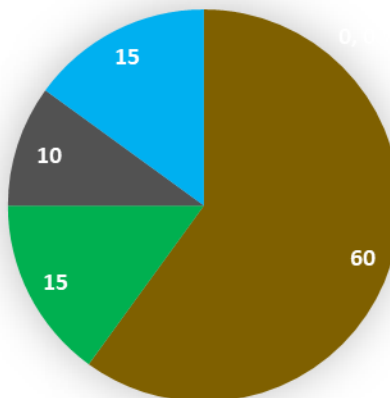

NAAC

CRITERIA – I

METRIC 1.4.1

5. Language proficiency skills

■ EXCELLENT ■ VERY GOOD ■ GOOD ■ SATISFACTORY ■ POOR

6. Managerial & leadership skills

■ EXCELLENT ■ VERY GOOD ■ GOOD ■ SATISFACTORY ■ POOR

**DHANALAKSHMI SRINIVASAN
COLLEGE OF ARTS AND SCIENCE FOR WOMEN
(AUTONOMOUS)**
(Affiliated to Bharathidasan University, Tiruchirappalli)
(Nationally Re-Accredited with 'A' Grade by NAAC)
Perambalur – 621212