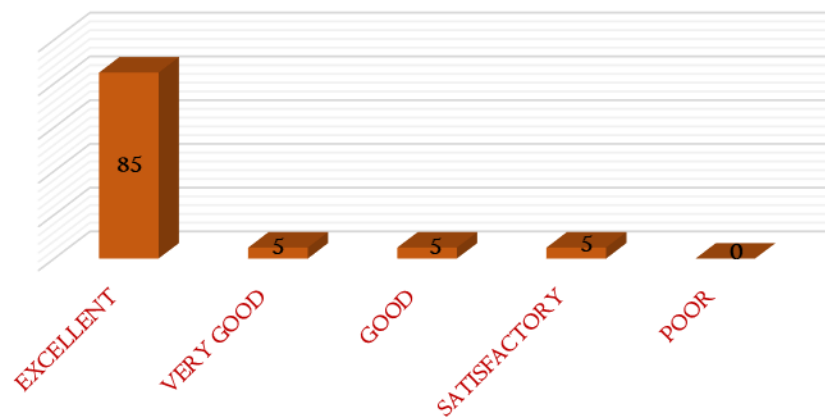

NAAC

CRITERIA – I

METRIC 1.4.1

21. How do you feel about the physical education department services?

22. How do you feel about the extension and co-curricular activities?

DHANALAKSHMI SRINIVASAN
COLLEGE OF ARTS AND SCIENCE FOR WOMEN
(AUTONOMOUS)
(Affiliated to Bharathidasan University, Tiruchirappalli)
(Nationally Re-Accredited with 'A' Grade by NAAC)
Perambalur – 621212