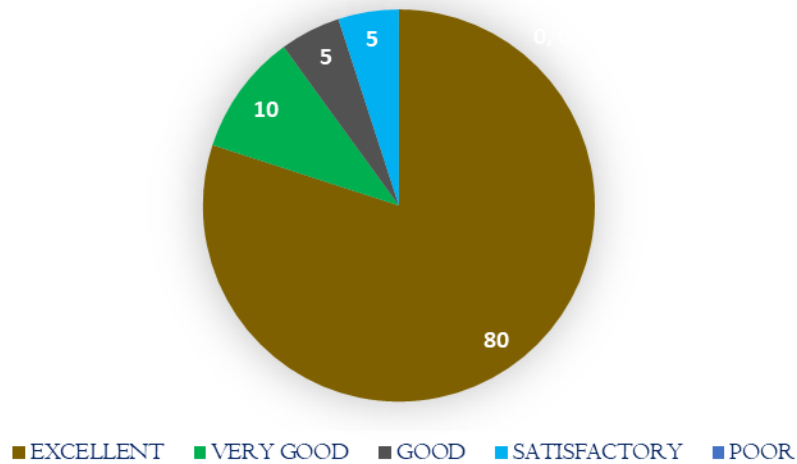

**DHANALAKSHMI SRINIVASAN
COLLEGE OF ARTS AND SCIENCE FOR WOMEN
(AUTONOMOUS)**
(Affiliated to Bharathidasan University, Tiruchirappalli)
(Nationally Re-Accredited with 'A' Grade by NAAC)
Perambalur – 621212

NAAC

CRITERIA – I

METRIC 1.4.1

EMPLOYER FEEDBACK

I. Skill based curriculum