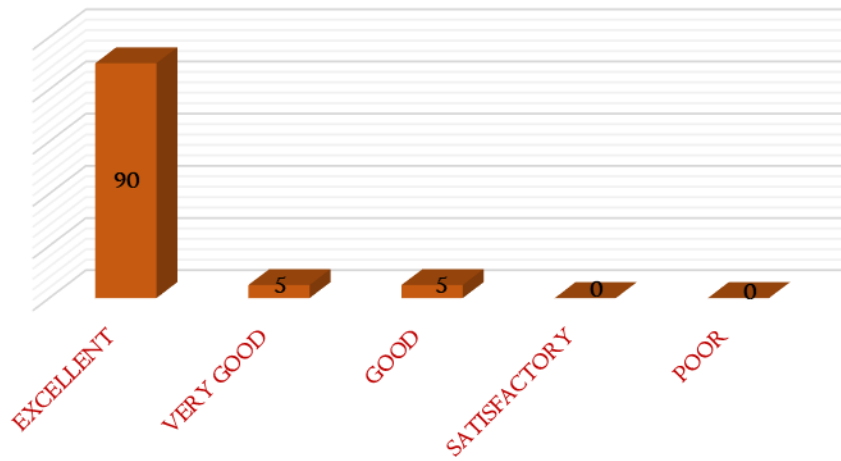

DHANALAKSHMI SRINIVASAN
COLLEGE OF ARTS AND SCIENCE FOR WOMEN
(AUTONOMOUS)
(Affiliated to Bharathidasan University, Tiruchirappalli)
(Nationally Re-Accredited with 'A' Grade by NAAC)
Perambalur – 621212

NAAC

CRITERIA – I

METRIC 1.4.1

9. Does the teacher evaluate papers correctly?