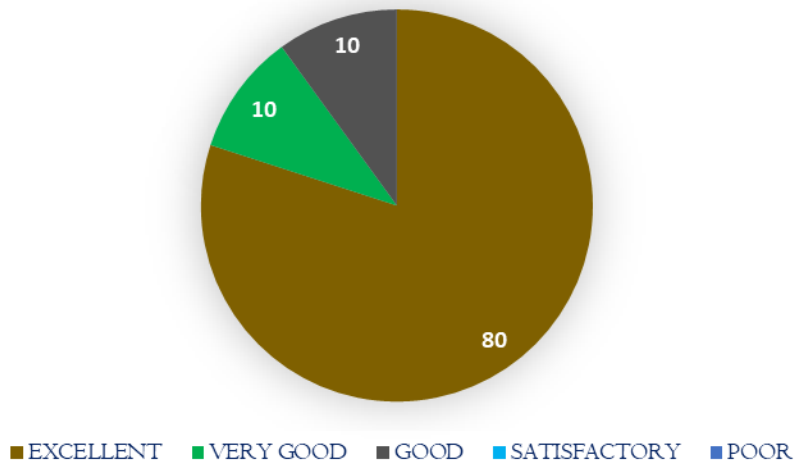

4. Employability based curriculum