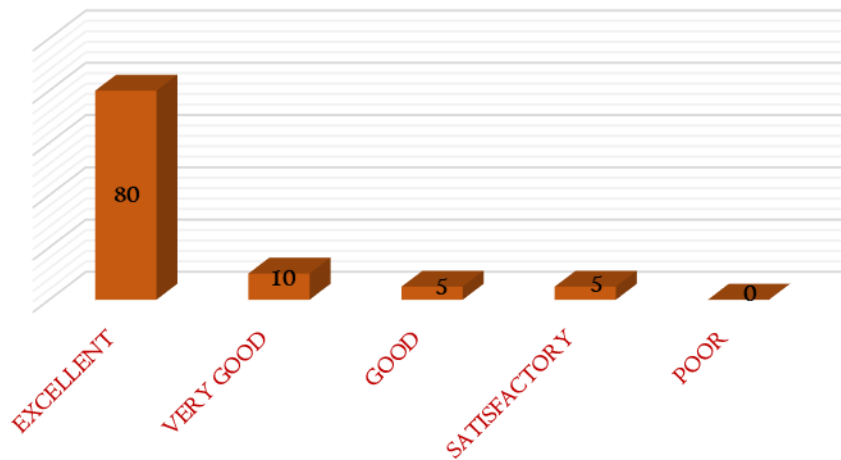

NAAC

CRITERIA – I

METRIC 1.4.1

3. Is the teacher capable of keeping the class under control?

4. Does the teacher generate interest in the subject?

DHANALAKSHMI SRINIVASAN
COLLEGE OF ARTS AND SCIENCE FOR WOMEN
(AUTONOMOUS)
(Affiliated to Bharathidasan University, Tiruchirappalli)
(Nationally Re-Accredited with 'A' Grade by NAAC)
Perambalur – 621212