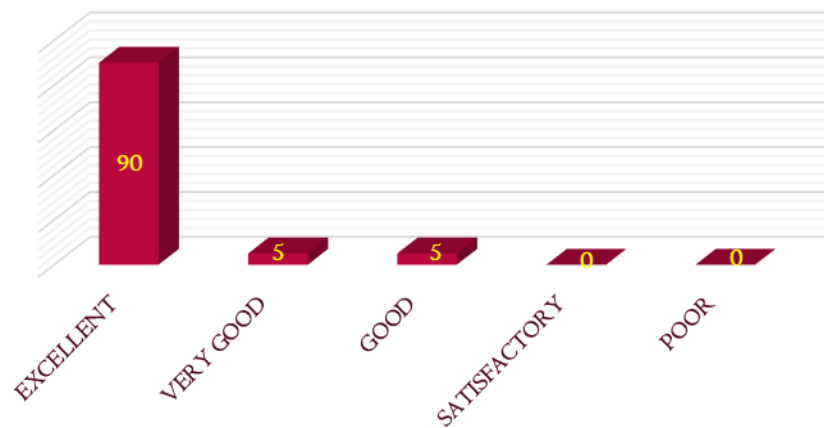

NAAC

CRITERIA – I

METRIC 1.4.1

7. Opportunity to contribute / participate in various committees, FDPs, Conferences and Workshops

8. Learning opportunities for your career advancement in the institution

PRINCIPAL
DHANALAKSHMI SRINIVASAN COLLEGE
OF ARTS AND SCIENCE FOR WOMEN
(AUTONOMOUS),
PERAMBALUR - 621 212.