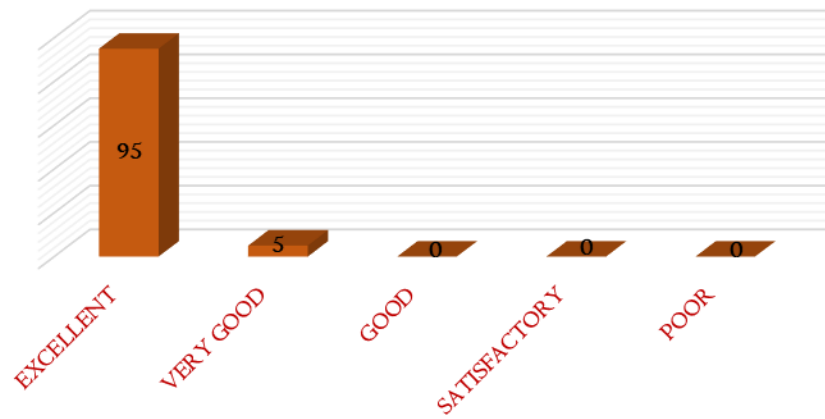

DHANALAKSHMI SRINIVASAN
COLLEGE OF ARTS AND SCIENCE FOR WOMEN
(AUTONOMOUS)
(Affiliated to Bharathidasan University, Tiruchirappalli)
(Nationally Re-Accredited with 'A' Grade by NAAC)
Perambalur – 621212

NAAC

CRITERIA – I

METRIC 1.4.1

25. Does the infrastructure of the hostel assure you a good living environment?