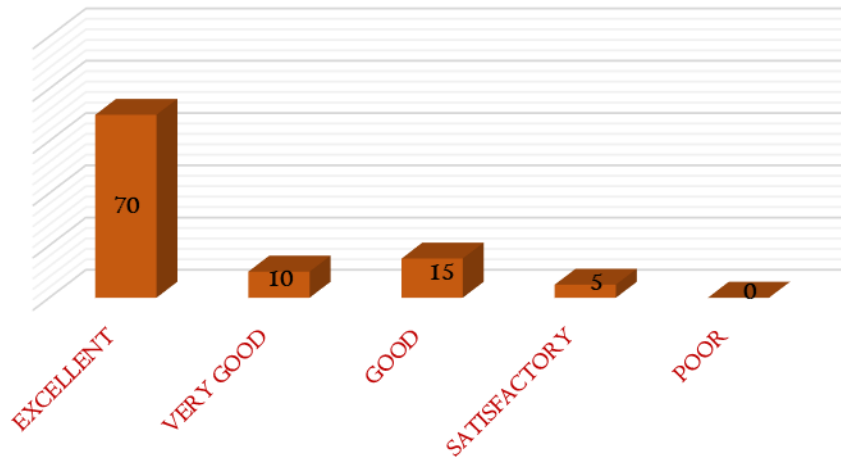

**DHANALAKSHMI SRINIVASAN
COLLEGE OF ARTS AND SCIENCE FOR WOMEN
(AUTONOMOUS)**
(Affiliated to Bharathidasan University, Tiruchirappalli)
(Nationally Re-Accredited with 'A' Grade by NAAC)
Perambalur - 621212

NAAC

CRITERIA - I

METRIC 1.4.1

29. Do you feel comfortable to travel in the college bus?