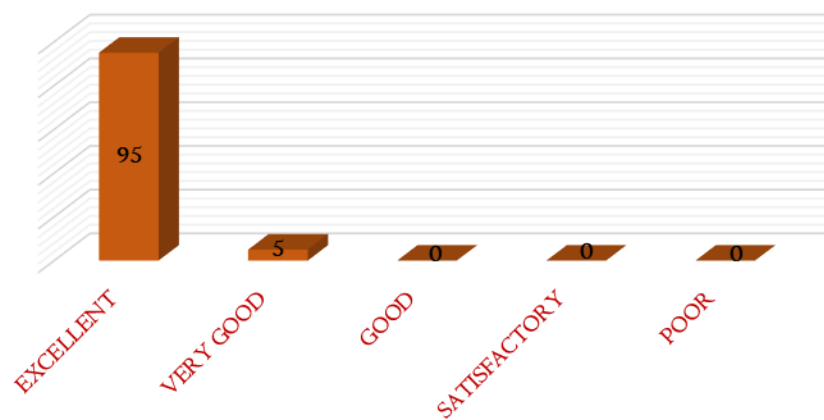

NAAC

CRITERIA – I

METRIC 1.4.1

27. Does your hostel mess provide you with hygienic, tasty and variety food on all days?

28. Does your hostel warden help you in making your stay in hostel comfortable?

**DHANALAKSHMI SRINIVASAN
COLLEGE OF ARTS AND SCIENCE FOR WOMEN
(AUTONOMOUS)**
(Affiliated to Bharathidasan University, Tiruchirappalli)
(Nationally Re-Accredited with 'A' Grade by NAAC)
Perambalur - 621212