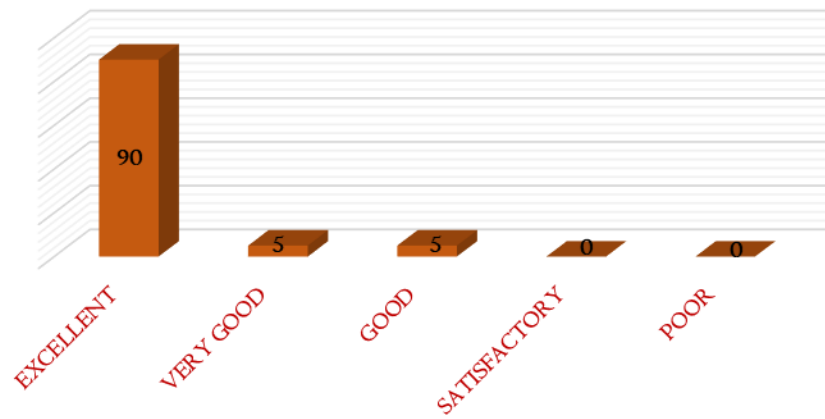

DHANALAKSHMI SRINIVASAN
COLLEGE OF ARTS AND SCIENCE FOR WOMEN
(AUTONOMOUS)
(Affiliated to Bharathidasan University, Tiruchirappalli)
(Nationally Re-Accredited with 'A' Grade by NAAC)
Perambalur – 621212

NAAC

CRITERIA – I

METRIC 1.4.1

11. Do you have sufficient equipment's for successful completion of your practical?