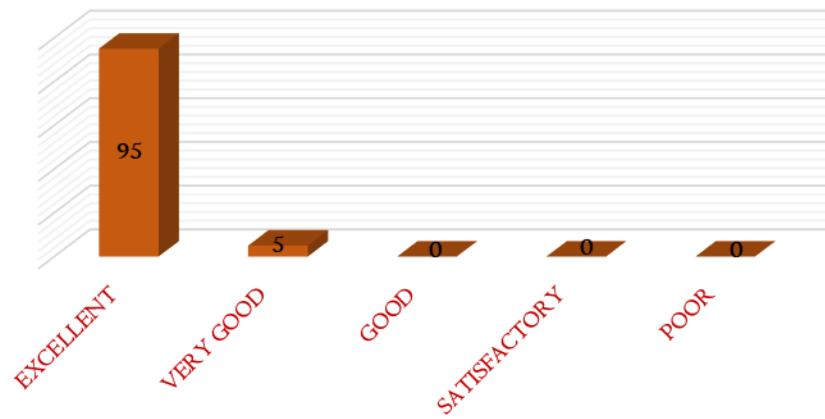

DHANALAKSHMI SRINIVASAN
COLLEGE OF ARTS AND SCIENCE FOR WOMEN
(AUTONOMOUS)
(Affiliated to Bharathidasan University, Tiruchirappalli)
(Nationally Re-Accredited with 'A' Grade by NAAC)
Perambalur – 621212

NAAC

CRITERIA – I

METRIC 1.4.1

21. How do you feel about the physical education department services?