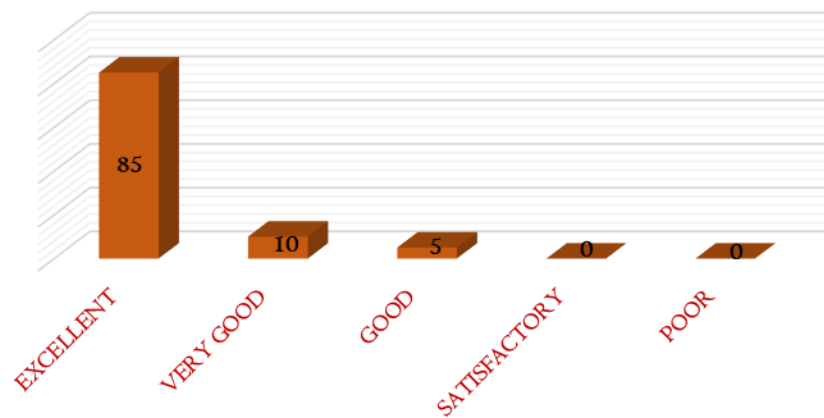

NAAC

CRITERIA – I

METRIC 1.4.1

7. Does the teacher encourage the students for self-development?

8. Does the teacher remind you about your responsibility to the institution?

DHANALAKSHMI SRINIVASAN
COLLEGE OF ARTS AND SCIENCE FOR WOMEN
(AUTONOMOUS)
(Affiliated to Bharathidasan University, Tiruchirappalli)
(Nationally Re-Accredited with 'A' Grade by NAAC)
Perambalur – 621212