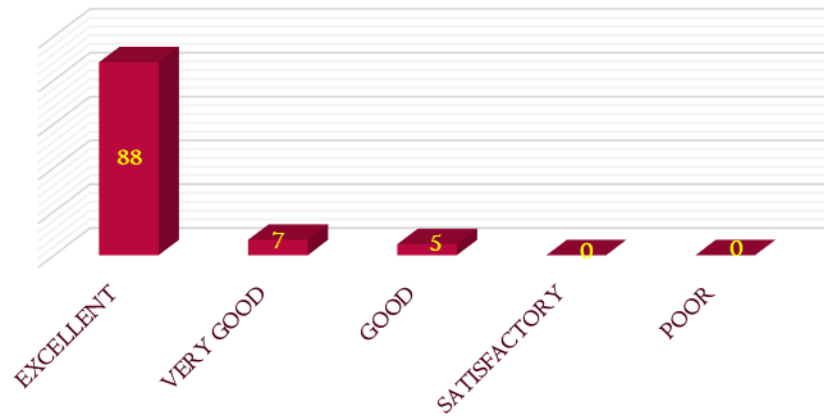

NAAC

CRITERIA – I

METRIC 1.4.1

FACULTY FEEDBACK

1. Curriculum is up-to-date, need based & application oriented

2. Electives offered are supportive to the core papers

DHANALAKSHMI SRINIVASAN
COLLEGE OF ARTS AND SCIENCE FOR WOMEN
(AUTONOMOUS)
(Affiliated to Bharathidasan University, Tiruchirappalli)
(Nationally Re-Accredited with 'A' Grade by NAAC)
Perambalur – 621212