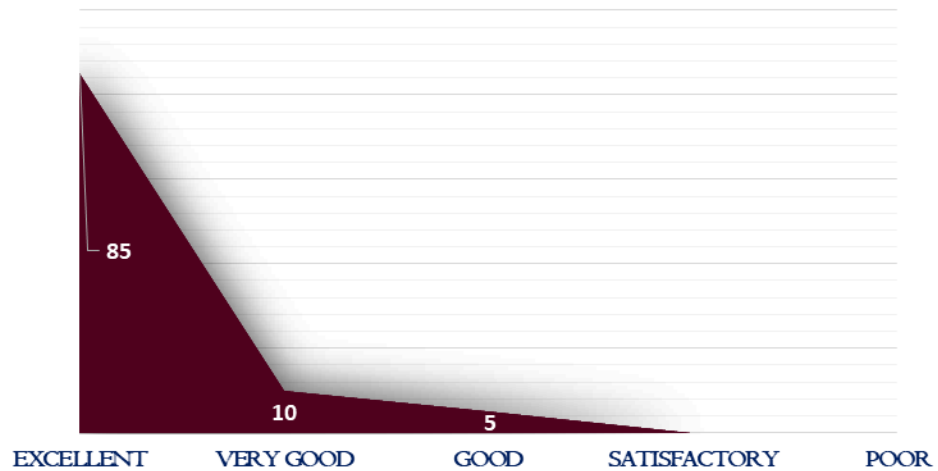

DHANALAKSHMI SRINIVASAN
COLLEGE OF ARTS AND SCIENCE FOR WOMEN
(AUTONOMOUS)
(Affiliated to Bharathidasan University, Tiruchirappalli)
(Nationally Re-Accredited with 'A' Grade by NAAC)
Perambalur – 621212

NAAC

CRITERIA – I

METRIC 1.4.1

3. Electives offered are supportive to the core papers