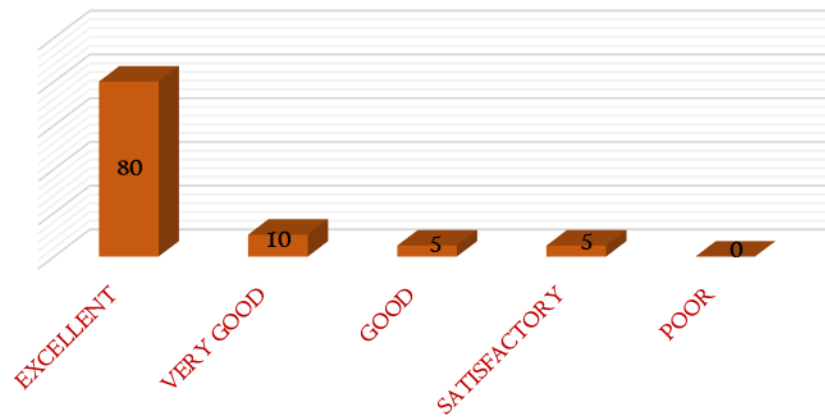

DHANALAKSHMI SRINIVASAN
COLLEGE OF ARTS AND SCIENCE FOR WOMEN
(AUTONOMOUS)
(Affiliated to Bharathidasan University, Tiruchirappalli)
(Nationally Re-Accredited with 'A' Grade by NAAC)
Perambalur – 621212

NAAC

CRITERIA – I

METRIC 1.4.1

23. How do you feel about the fine arts and cultural activities?