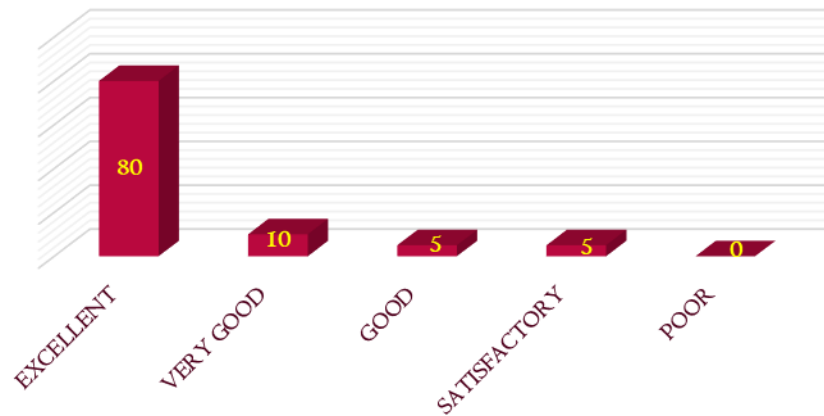

**DHANALAKSHMI SRINIVASAN
COLLEGE OF ARTS AND SCIENCE FOR WOMEN
(AUTONOMOUS)**
(Affiliated to Bharathidasan University, Tiruchirappalli)
(Nationally Re-Accredited with 'A' Grade by NAAC)
Perambalur – 621212

NAAC

CRITERIA – I

METRIC 1.4.1

7. Opportunity to contribute / participate in various committees, FDPs, Conferences and Workshops