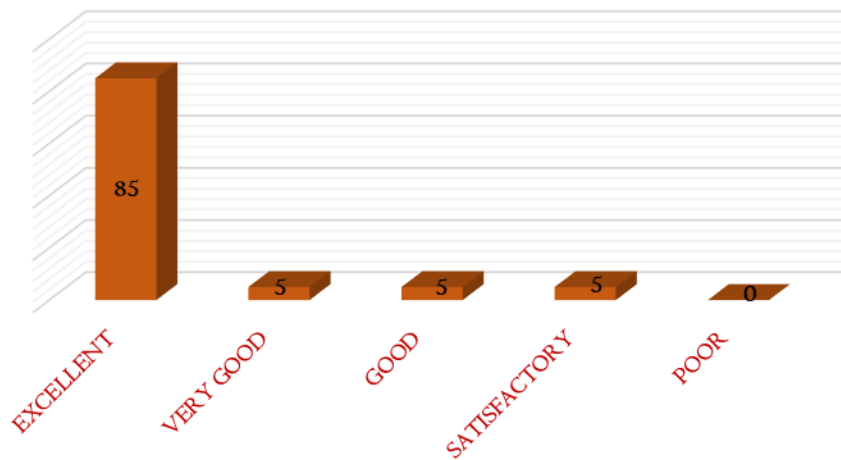

NAAC

CRITERIA – I

METRIC 1.4.1

11. Do you have sufficient equipment's for successful completion of your practical?

12. Does the teacher help to clear the doubts?

DHANALAKSHMI SRINIVASAN
COLLEGE OF ARTS AND SCIENCE FOR WOMEN
(AUTONOMOUS)
(Affiliated to Bharathidasan University, Tiruchirappalli)
(Nationally Re-Accredited with 'A' Grade by NAAC)
Perambalur – 621212