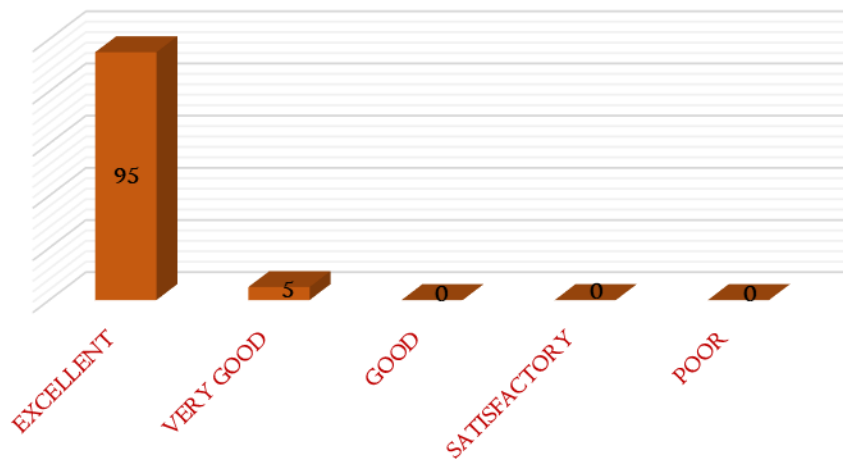

NAAC

CRITERIA – I

METRIC 1.4.1

5. Does the teacher help the students to clear doubts in / out of the class?

6. Is the teacher regular and punctual?

DHANALAKSHMI SRINIVASAN
COLLEGE OF ARTS AND SCIENCE FOR WOMEN
(AUTONOMOUS)
(Affiliated to Bharathidasan University, Tiruchirappalli)
(Nationally Re-Accredited with 'A' Grade by NAAC)
Perambalur – 621212