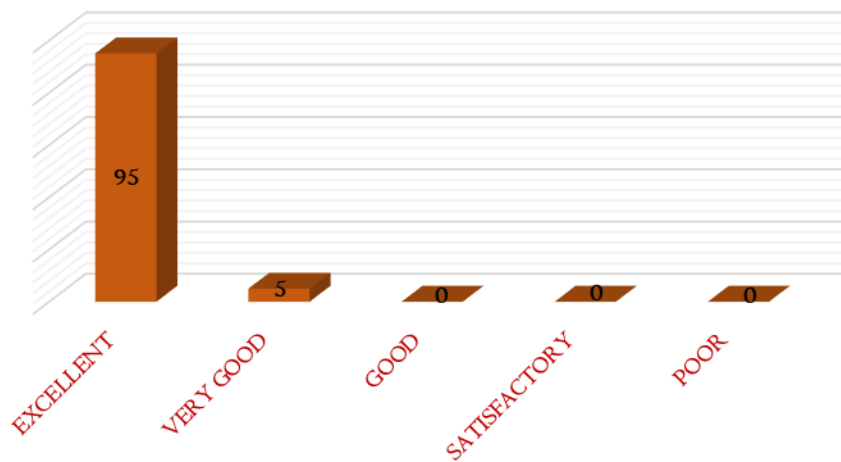

NAAC

CRITERIA - I

METRIC 1.4.1

29. Do you feel comfortable to travel in the college bus?

30. Is the bus regular on all working days?

PRINCIPAL
DHANALAKSHMI SRINIVASAN COLLEGE
OF ARTS AND SCIENCE FOR WOMEN
(AUTONOMOUS),
PERAMBALUR - 621 212.