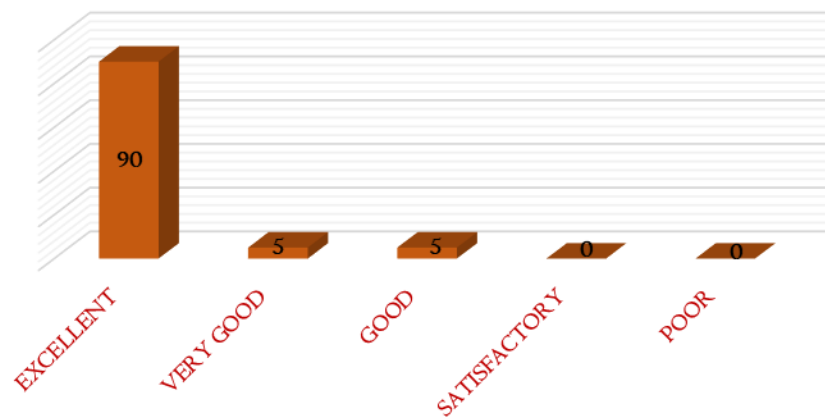

NAAC

CRITERIA – I

METRIC 1.4.1

19. How do you feel about the services of our office administration?

20. How do you feel about internal communications in the college?

DHANALAKSHMI SRINIVASAN
COLLEGE OF ARTS AND SCIENCE FOR WOMEN
(AUTONOMOUS)
(Affiliated to Bharathidasan University, Tiruchirappalli)
(Nationally Re-Accredited with 'A' Grade by NAAC)
Perambalur – 621212