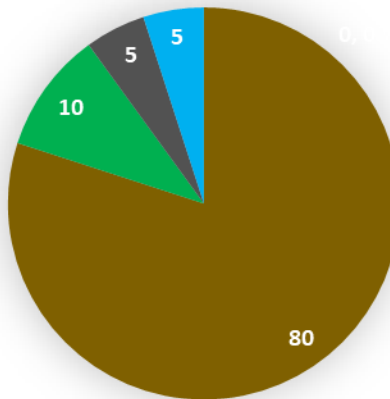

NAAC

CRITERIA – I

METRIC 1.4.1

5. Language proficiency skills

■ EXCELLENT ■ VERY GOOD ■ GOOD ■ SATISFACTORY ■ POOR

6. Managerial & leadership skills

■ EXCELLENT ■ VERY GOOD ■ GOOD ■ SATISFACTORY ■ POOR

**DHANALAKSHMI SRINIVASAN
COLLEGE OF ARTS AND SCIENCE FOR WOMEN
(AUTONOMOUS)**
(Affiliated to Bharathidasan University, Tiruchirappalli)
(Nationally Re-Accredited with 'A' Grade by NAAC)
Perambalur – 621212