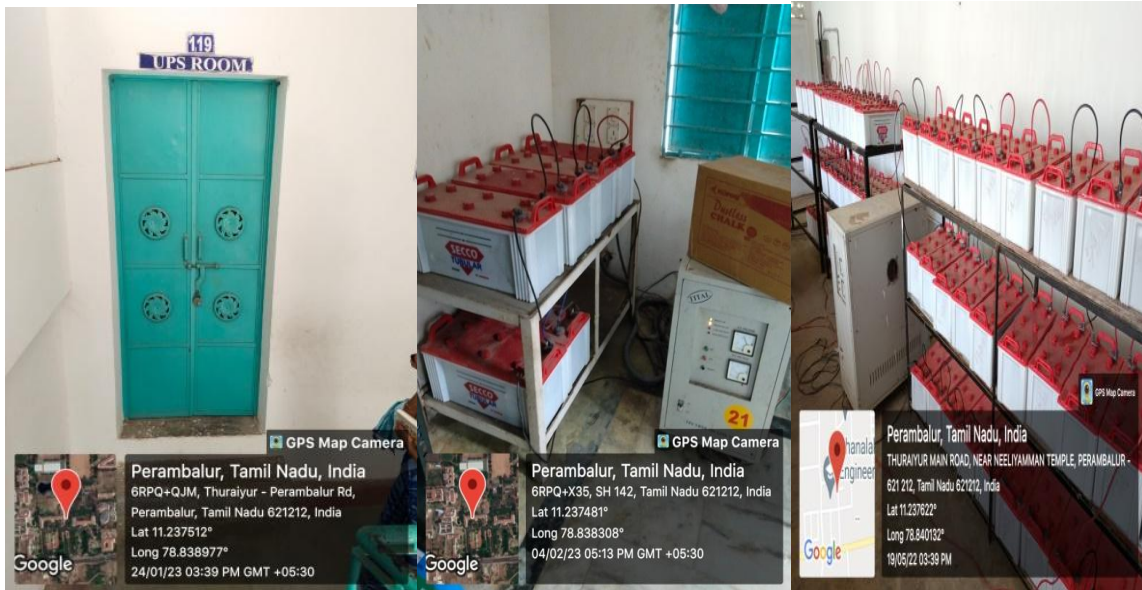

DHANALAKSHMI SRINIVASAN COLLEGE OF ARTS AND SCIENCE FOR WOMEN (AUTONOMOUS) Affiliated to Bharathidasan University, Tiruchirappali (Nationally Re-Accredited with 'A' Grade by NAAC) Perambalur-621212	
NAAC	CRITERIA -IV	Metric 4.1.1

UPS ROOM