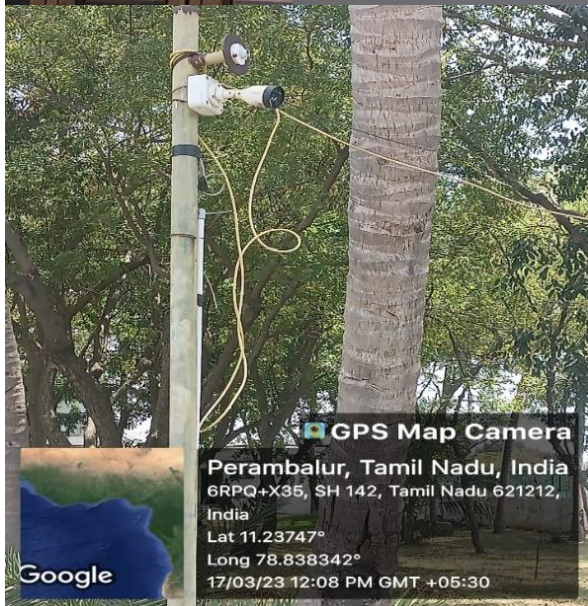

7.1.1 GENDER EQUITY

CCTV SURVEILLANCE IN THE COLLEGE

	<p>DHANALAKSHMI SRINIVASAN COLLEGE OF ARTS AND SCIENCE FOR WOMEN (AUTONOMOUS)</p> <p>Affiliated to Bharathidasan University, Tiruchirappalli (Nationally Re-Accredited with 'A' Grade by NAAC) Perambalur – 621212</p>	
<p>NAAC</p>	<p>CRITERIA – VII</p>	<p>Metric 7.1.1</p>