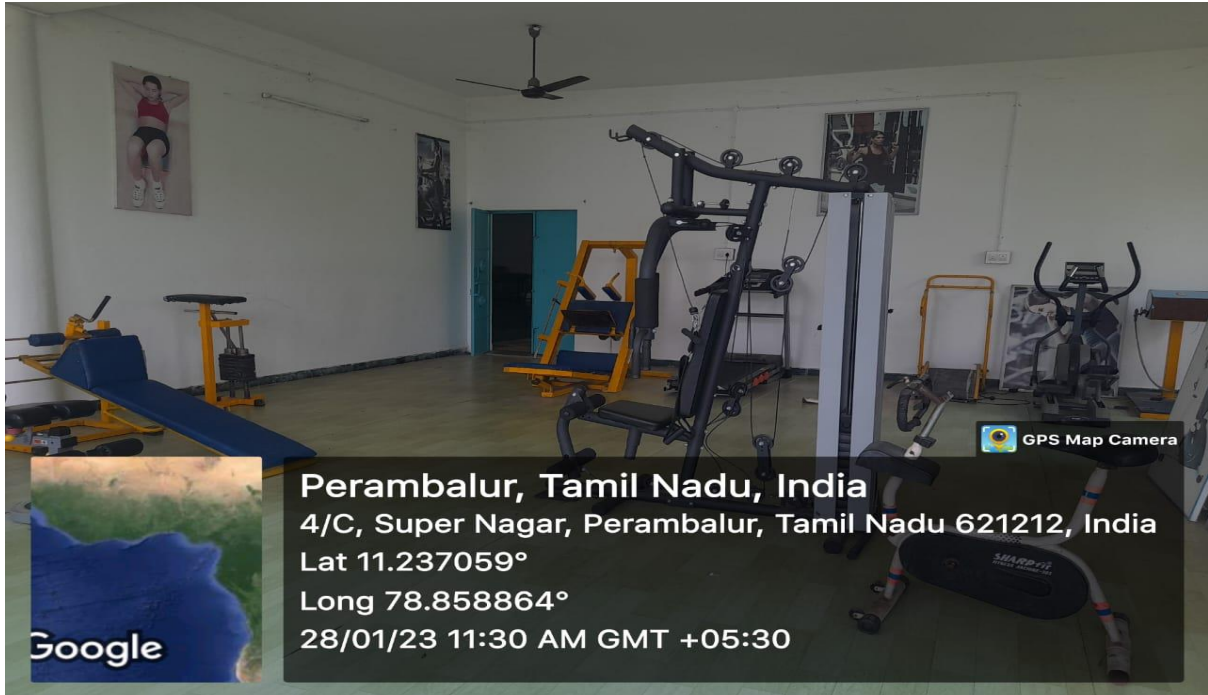

7.1.1 GENDER EQUITY

CCTV SURVEILLANCE IN THE COLLEGE

	<p>DHANALAKSHMI SRINIVASAN COLLEGE OF ARTS AND SCIENCE FOR WOMEN (AUTONOMOUS)</p> <p>Affiliated to Bharathidasan University, Tiruchirappalli (Nationally Re-Accredited with 'A' Grade by NAAC) Perambalur – 621212</p>	
<p>NAAC</p>	<p>CRITERIA – VII</p>	<p>Metric 7.1.1</p>

SECURITY IN MAIN GATE

SUPERVISOR IN HOSTEL

	<p>DHANALAKSHMI SRINIVASAN COLLEGE OF ARTS AND SCIENCE FOR WOMEN (AUTONOMOUS) Affiliated to Bharathidasan University, Tiruchirappalli (Nationally Re-Accredited with 'A' Grade by NAAC) Perambalur – 621212</p>	
<p>NAAC</p>	<p>CRITERIA – VII</p>	<p>Metric 7.1.1</p>