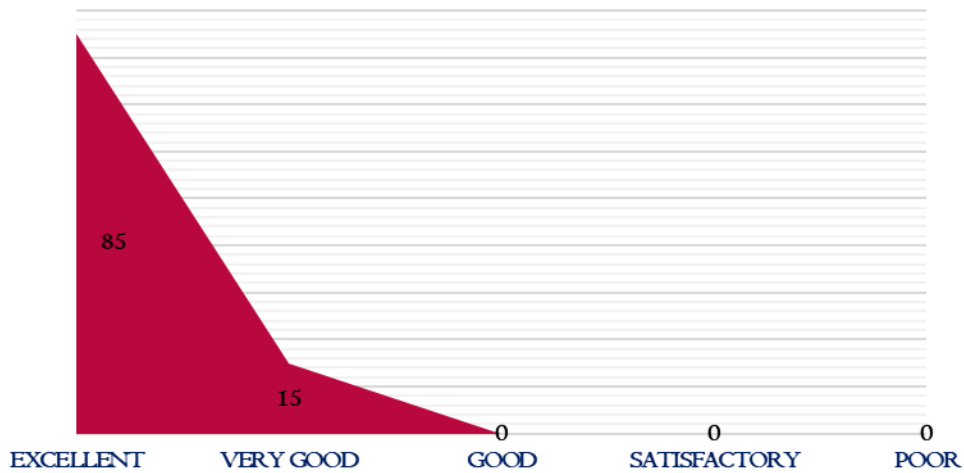

NAAC

CRITERIA – I

METRIC 1.4.1

3. Electives offered are supportive to the core papers

4. Value education imparted in the institution has influenced my character

**DHANALAKSHMI SRINIVASAN
COLLEGE OF ARTS AND SCIENCE FOR WOMEN
(AUTONOMOUS)**
(Affiliated to Bharathidasan University, Tiruchirappalli)
(Nationally Re-Accredited with 'A' Grade by NAAC)
Perambalur – 621212