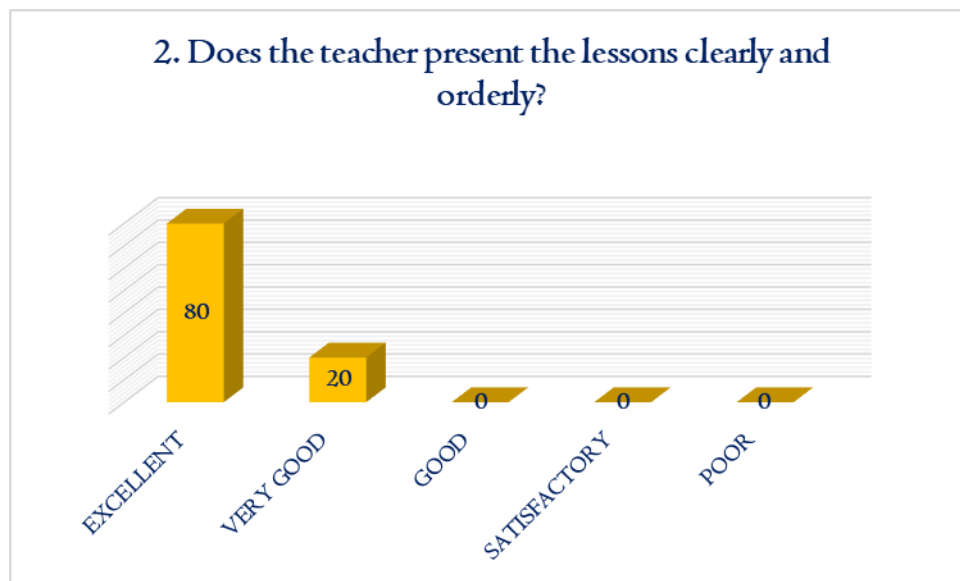

DHANALAKSHMI SRINIVASAN
COLLEGE OF ARTS AND SCIENCE FOR WOMEN
(AUTONOMOUS)
(Affiliated to Bharathidasan University, Tiruchirappalli)
(Nationally Re-Accredited with 'A' Grade by NAAC)
Perambalur – 621212

NAAC

CRITERIA – I

METRIC 1.4.1

STUDENT FEEDBACK