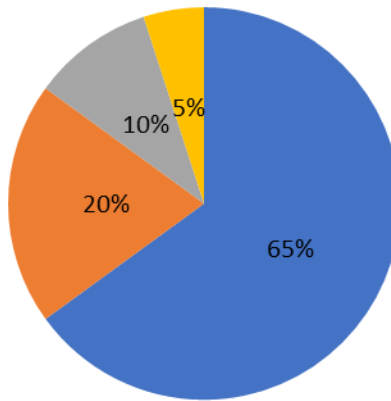

**DHANALAKSHMI SRINIVASAN
COLLEGE OF ARTS AND SCIENCE FOR WOMEN
(AUTONOMOUS)**
(Affiliated to Bharathidasan University, Tiruchirappalli)
(Nationally Re-Accredited with 'A' Grade by NAAC)
Perambalur – 621212

NAAC

CRITERIA – I

METRIC 1.4.1

3. Value based curriculum

■ EXCELLENT ■ VERY GOOD ■ GOOD ■ SATISFACTORY ■ POOR