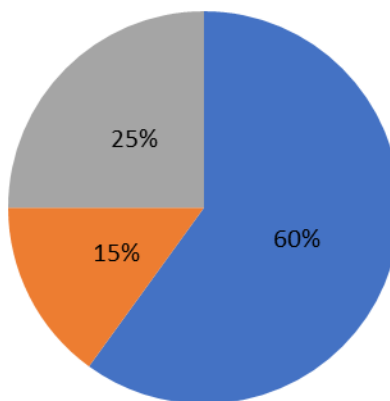

NAAC

CRITERIA – I

METRIC 1.4.1

7. Attitude and adaptability

■ EXCELLENT ■ VERY GOOD ■ GOOD ■ SATISFACTORY ■ POOR

8. Overall rating of our institution

■ EXCELLENT ■ VERY GOOD ■ GOOD ■ SATISFACTORY ■ POOR

Dhanalakshmi
PRINCIPAL
DHANALAKSHMI SRINIVASAN COLLEGE
OF ARTS AND SCIENCE FOR WOMEN
(AUTONOMOUS),
PERAMBALUR - 621 212.