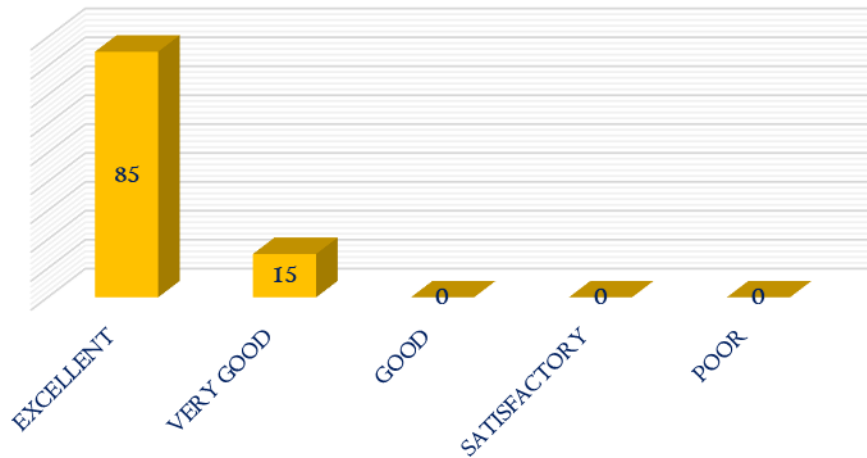

DHANALAKSHMI SRINIVASAN
COLLEGE OF ARTS AND SCIENCE FOR WOMEN
(AUTONOMOUS)
(Affiliated to Bharathidasan University, Tiruchirappalli)
(Nationally Re-Accredited with 'A' Grade by NAAC)
Perambalur – 621212

NAAC

CRITERIA – I

METRIC 1.4.1

13. Do you feel comfortable to work in the lab?