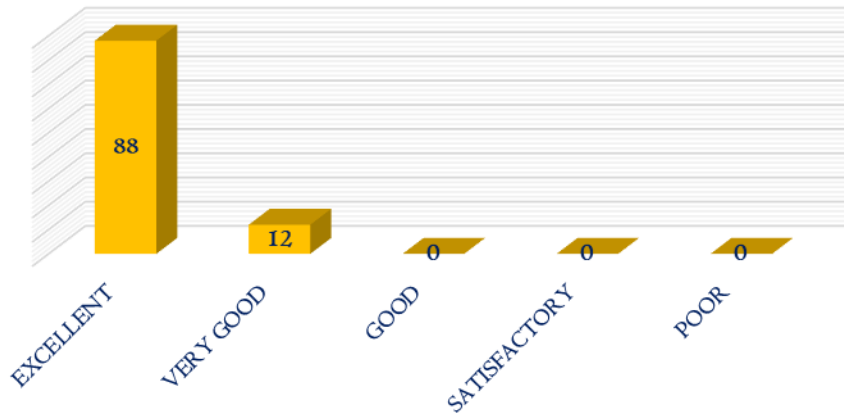

DHANALAKSHMI SRINIVASAN
COLLEGE OF ARTS AND SCIENCE FOR WOMEN
(AUTONOMOUS)
(Affiliated to Bharathidasan University, Tiruchirappalli)
(Nationally Re-Accredited with 'A' Grade by NAAC)
Perambalur – 621212

NAAC

CRITERIA – I

METRIC 1.4.1

27. Does your hostel mess provide you with hygienic, tasty and variety food on all days?