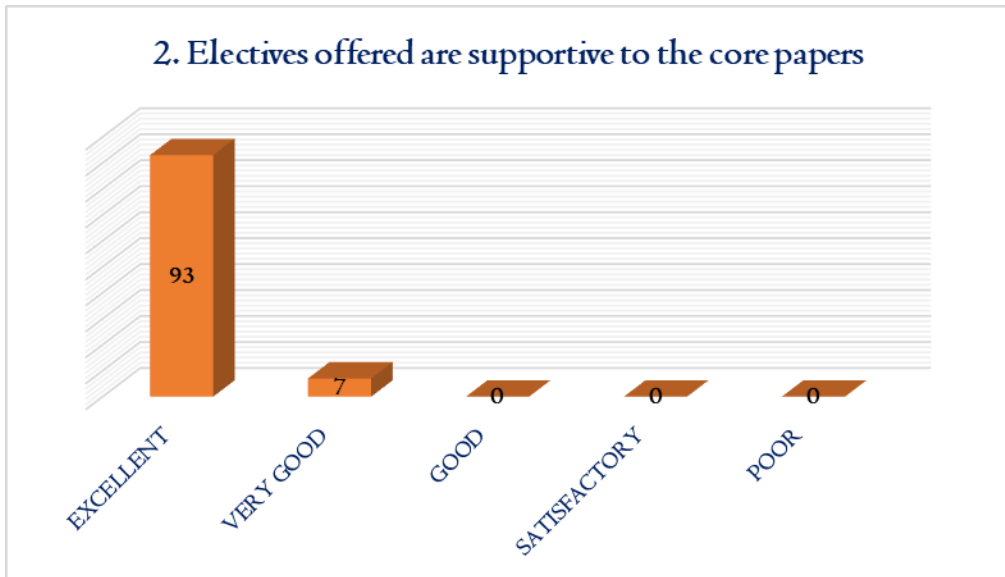

DHANALAKSHMI SRINIVASAN COLLEGE OF ARTS AND SCIENCE FOR WOMEN (AUTONOMOUS) (Affiliated to Bharathidasan University, Tiruchirappalli) (Nationally Re-Accredited with 'A' Grade by NAAC) Perambalur – 621212	
NAAC	CRITERIA – I	METRIC 1.4.1

FACULTY FEEDBACK