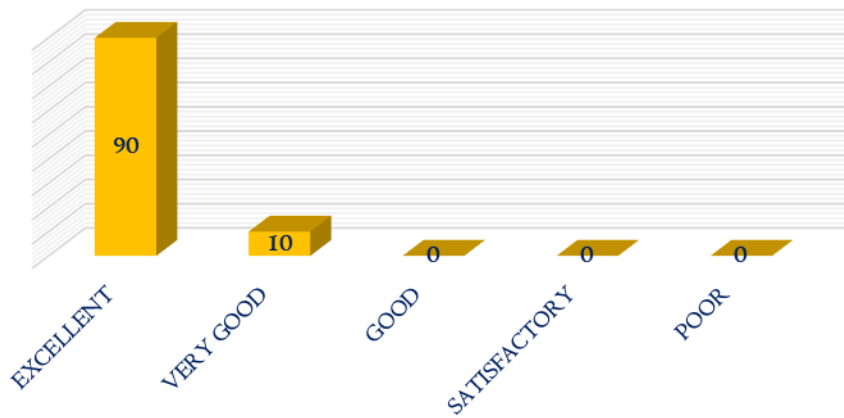

DHANALAKSHMI SRINIVASAN
COLLEGE OF ARTS AND SCIENCE FOR WOMEN
(AUTONOMOUS)
(Affiliated to Bharathidasan University, Tiruchirappalli)
(Nationally Re-Accredited with 'A' Grade by NAAC)
Perambalur – 621212

NAAC

CRITERIA – I

METRIC 1.4.1

11. Do you have sufficient equipment's for successful completion of your practical?