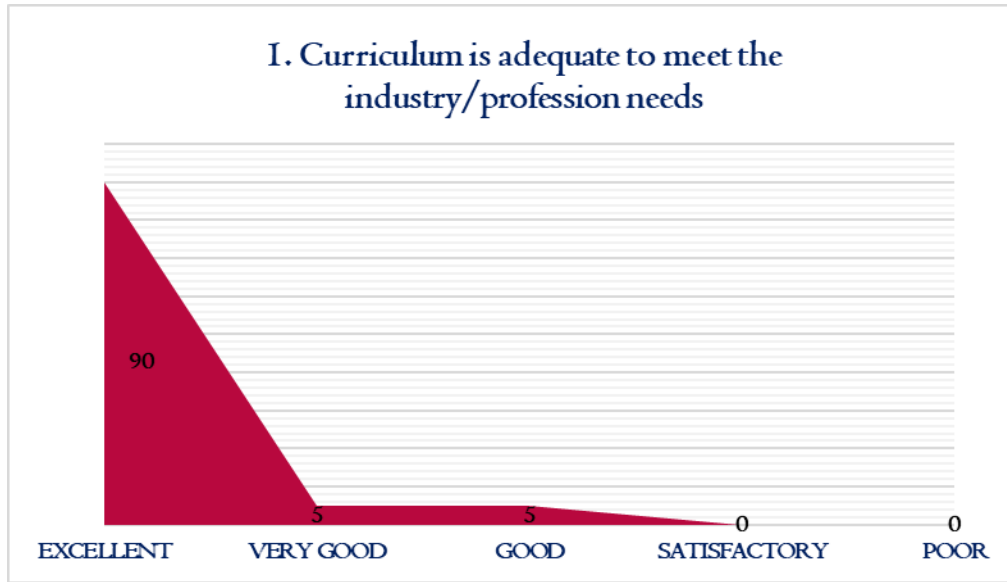

DHANALAKSHMI SRINIVASAN COLLEGE OF ARTS AND SCIENCE FOR WOMEN (AUTONOMOUS) (Affiliated to Bharathidasan University, Tiruchirappalli) (Nationally Re-Accredited with 'A' Grade by NAAC) Perambalur – 621212	
NAAC	CRITERIA – I	METRIC 1.4.1

ALUMNAE FEEDBACK