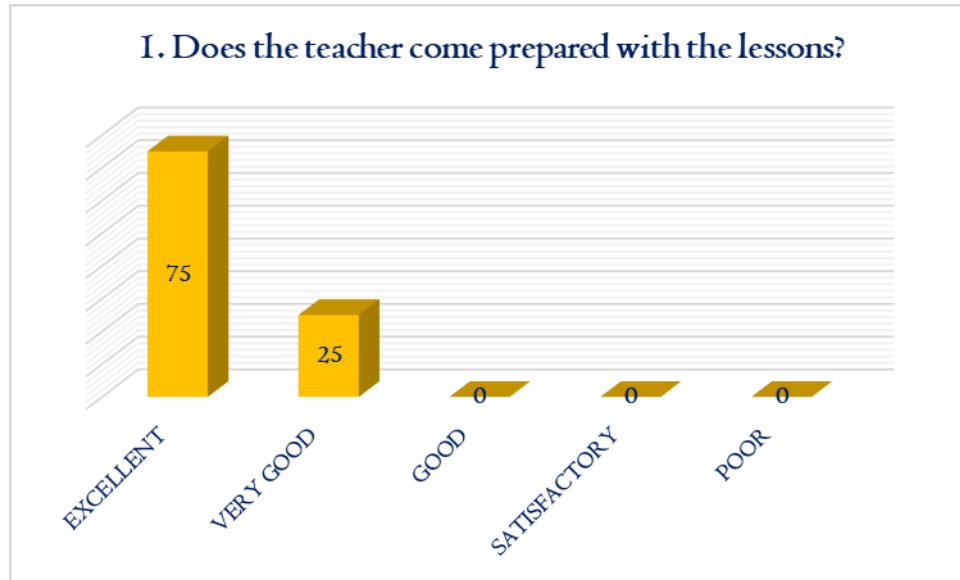

DHANALAKSHMI SRINIVASAN
COLLEGE OF ARTS AND SCIENCE FOR WOMEN
(AUTONOMOUS)
(Affiliated to Bharathidasan University, Tiruchirappalli)
(Nationally Re-Accredited with 'A' Grade by NAAC)
Perambalur – 621212

NAAC

CRITERIA – I

METRIC 1.4.1

STUDENT FEEDBACK