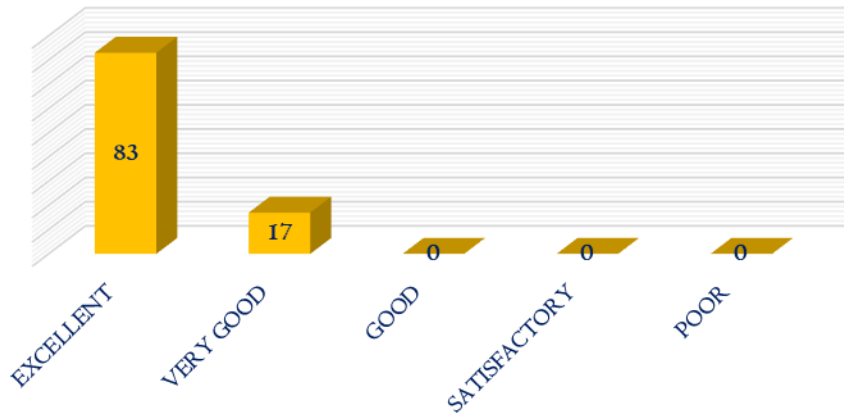

DHANALAKSHMI SRINIVASAN
COLLEGE OF ARTS AND SCIENCE FOR WOMEN
(AUTONOMOUS)
(Affiliated to Bharathidasan University, Tiruchirappalli)
(Nationally Re-Accredited with 'A' Grade by NAAC)
Perambalur – 621212

NAAC

CRITERIA – I

METRIC 1.4.1

7. Does the teacher encourage the students for self development?