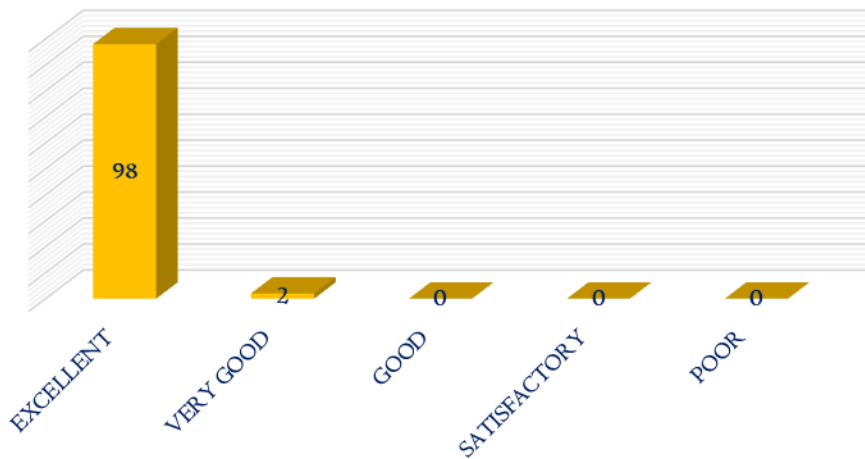

NAAC

CRITERIA – I

METRIC 1.4.1

5. Does the teacher help the students to clear doubts in/out of the class?

6. Is the teacher regular and punctual?

DHANALAKSHMI SRINIVASAN
COLLEGE OF ARTS AND SCIENCE FOR WOMEN
(AUTONOMOUS)
(Affiliated to Bharathidasan University, Tiruchirappalli)
(Nationally Re-Accredited with 'A' Grade by NAAC)
Perambalur – 621212