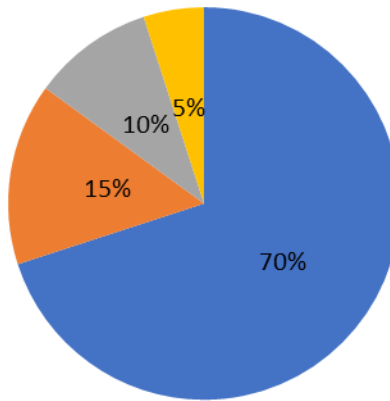

**DHANALAKSHMI SRINIVASAN
COLLEGE OF ARTS AND SCIENCE FOR WOMEN
(AUTONOMOUS)**
(Affiliated to Bharathidasan University, Tiruchirappalli)
(Nationally Re-Accredited with 'A' Grade by NAAC)
Perambalur – 621212

NAAC

CRITERIA – I

METRIC 1.4.1

5. Language proficiency skills

■ EXCELLENT ■ VERY GOOD ■ GOOD ■ SATISFACTORY ■ POOR