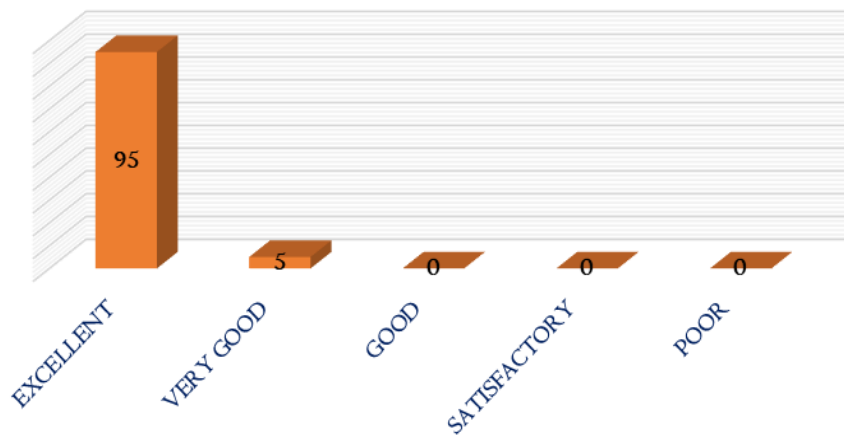

NAAC

CRITERIA – I

METRIC 1.4.1

7. Opportunity to contribute / participate in various FDPs, Conferences and Workshops

8. Learning opportunities for your career advancement in the institution

Dhanalakshmi
PRINCIPAL
DHANALAKSHMI SRINIVASAN COLLEGE
OF ARTS AND SCIENCE FOR WOMEN
(AUTONOMOUS),
PERAMBALUR - 621 212.