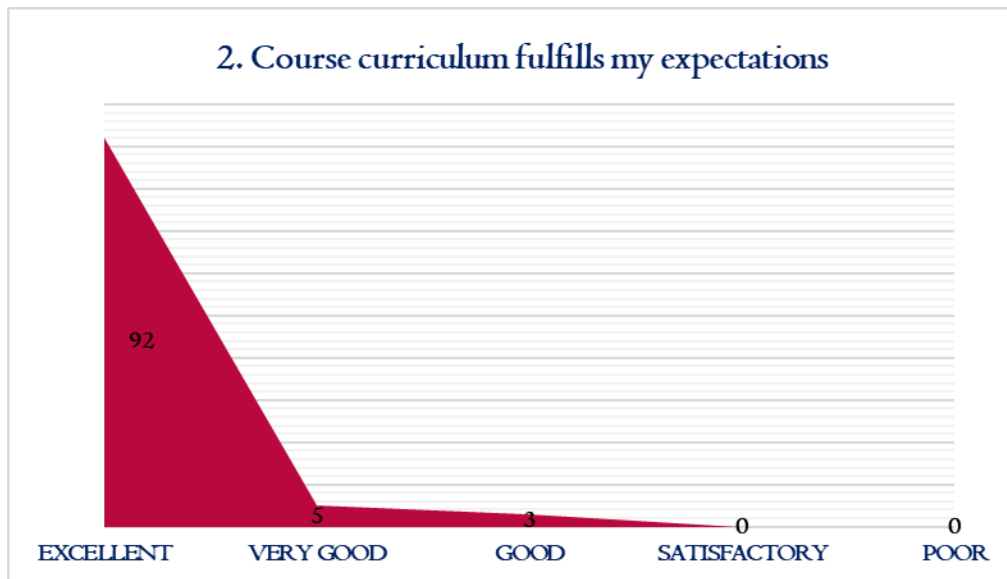

DHANALAKSHMI SRINIVASAN COLLEGE OF ARTS AND SCIENCE FOR WOMEN (AUTONOMOUS) (Affiliated to Bharathidasan University, Tiruchirappalli) (Nationally Re-Accredited with 'A' Grade by NAAC) Perambalur – 621212	
NAAC	CRITERIA – I	METRIC 1.4.1

ALUMNAE FEEDBACK