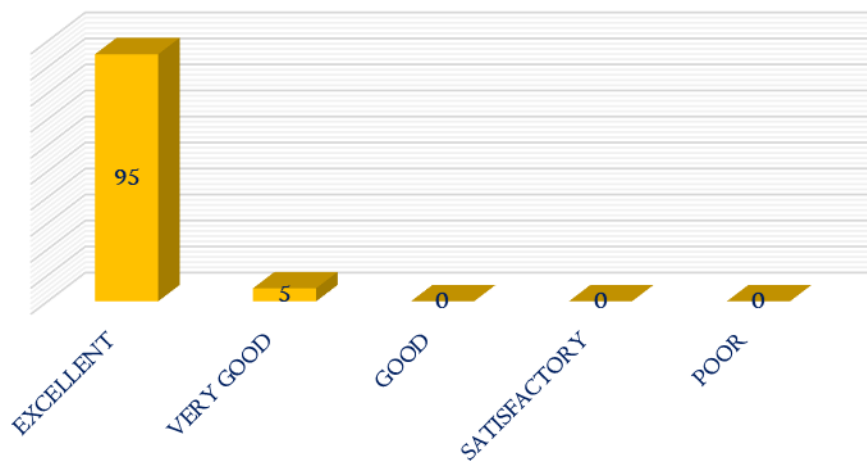

NAAC

CRITERIA – I

METRIC 1.4.1

29. Do you feel comfortable to travel in the College Bus?

30. Is the bus regular on all working days?

Dhanalakshmi
PRINCIPAL
DHANALAKSHMI SRINIVASAN COLLEGE
OF ARTS AND SCIENCE FOR WOMEN
(AUTONOMOUS),
PERAMBALUR - 621 212.