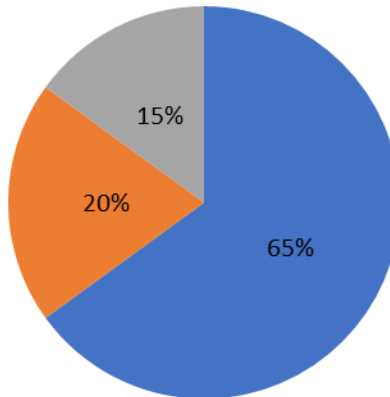

NAAC

CRITERIA – I

METRIC 1.4.1

5. Language proficiency skills

■ EXCELLENT ■ VERY GOOD ■ GOOD ■ SATISFACTORY ■ POOR

6. Managerial and leadership skills

■ EXCELLENT ■ VERY GOOD ■ GOOD ■ SATISFACTORY ■ POOR

**DHANALAKSHMI SRINIVASAN
COLLEGE OF ARTS AND SCIENCE FOR WOMEN
(AUTONOMOUS)**
(Affiliated to Bharathidasan University, Tiruchirappalli)
(Nationally Re-Accredited with 'A' Grade by NAAC)
Perambalur – 621212