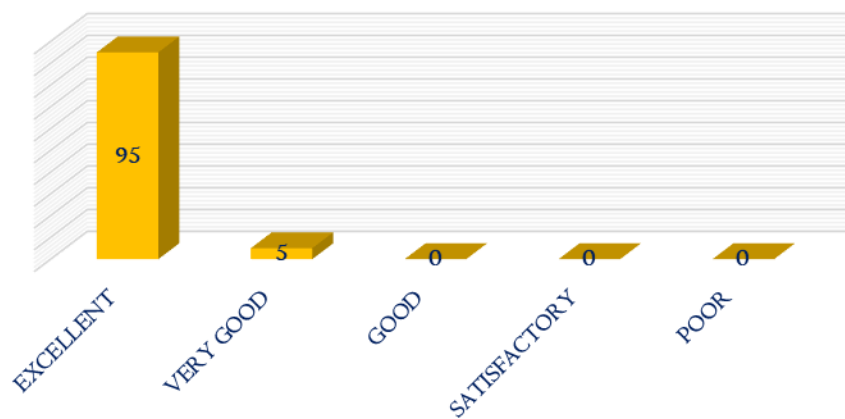

NAAC

CRITERIA – I

METRIC 1.4.1

13. Do you feel comfortable to work in the lab?

14. Whether the required books are available in the library?

DHANALAKSHMI SRINIVASAN
COLLEGE OF ARTS AND SCIENCE FOR WOMEN
(AUTONOMOUS)
(Affiliated to Bharathidasan University, Tiruchirappalli)
(Nationally Re-Accredited with 'A' Grade by NAAC)
Perambalur – 621212