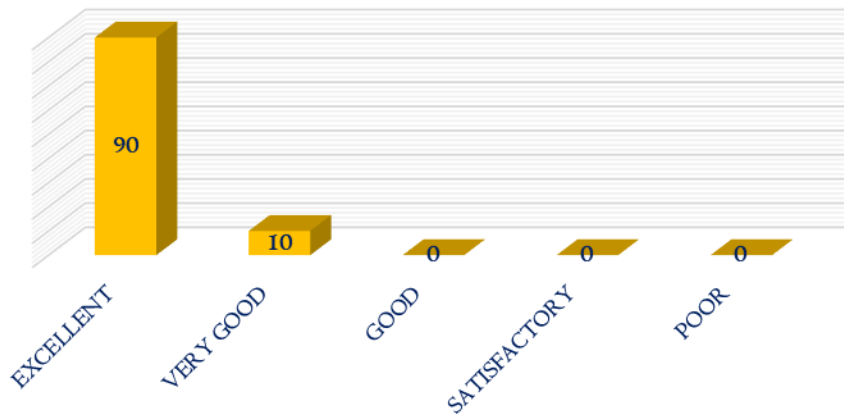

NAAC

CRITERIA – I

METRIC 1.4.1

21. How do you feel about the physical education department services?

22. How do you feel about the extension and co-curricular activities?

DHANALAKSHMI SRINIVASAN
COLLEGE OF ARTS AND SCIENCE FOR WOMEN
(AUTONOMOUS)
(Affiliated to Bharathidasan University, Tiruchirappalli)
(Nationally Re-Accredited with 'A' Grade by NAAC)
Perambalur – 621212