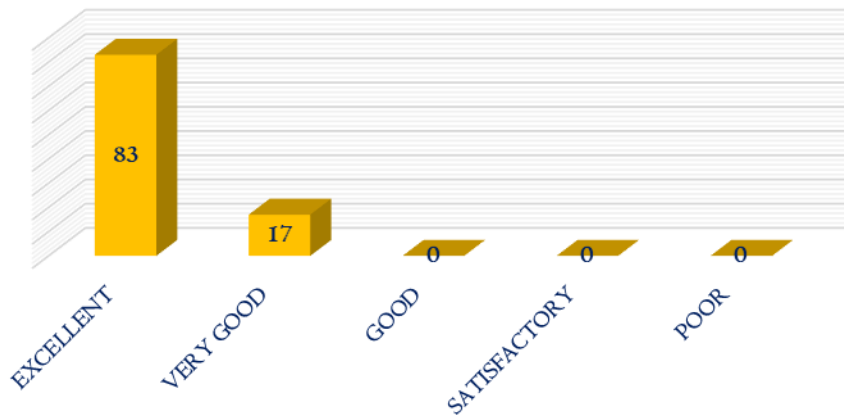

DHANALAKSHMI SRINIVASAN
COLLEGE OF ARTS AND SCIENCE FOR WOMEN
(AUTONOMOUS)
(Affiliated to Bharathidasan University, Tiruchirappalli)
(Nationally Re-Accredited with 'A' Grade by NAAC)
Perambalur – 621212

NAAC

CRITERIA – I

METRIC 1.4.1

15. Whether the arrangements of the book in the library helpful?