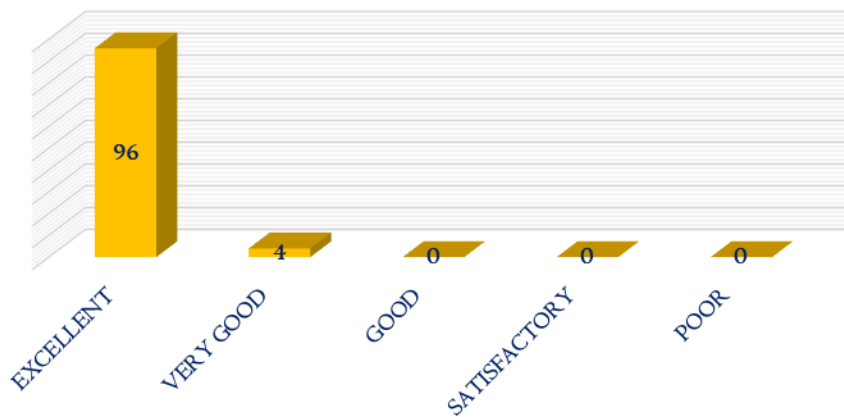

NAAC

CRITERIA – I

METRIC 1.4.1

19. How do you feel about the services of our office administration?

20. How do you feel about internal communications in the college?

DHANALAKSHMI SRINIVASAN
COLLEGE OF ARTS AND SCIENCE FOR WOMEN
(AUTONOMOUS)
(Affiliated to Bharathidasan University, Tiruchirappalli)
(Nationally Re-Accredited with 'A' Grade by NAAC)
Perambalur – 621212