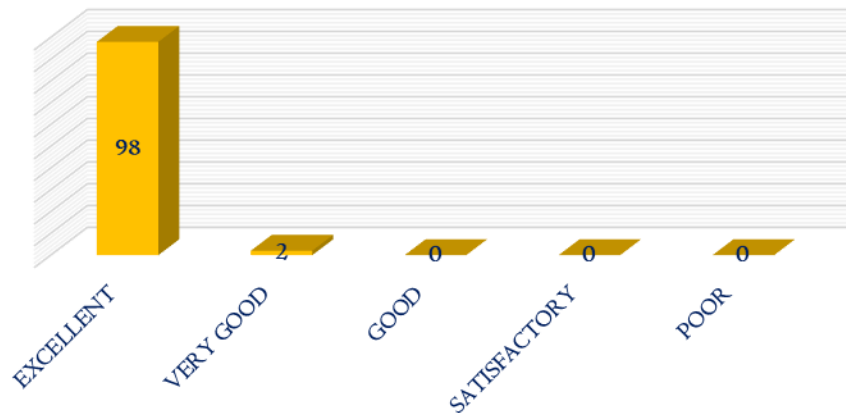

NAAC

CRITERIA – I

METRIC 1.4.1

17. Whether library working hours is sufficient?

18. How do you feel about the class room facility in the college?

**DHANALAKSHMI SRINIVASAN
COLLEGE OF ARTS AND SCIENCE FOR WOMEN
(AUTONOMOUS)**
(Affiliated to Bharathidasan University, Tiruchirappalli)
(Nationally Re-Accredited with 'A' Grade by NAAC)
Perambalur – 621212