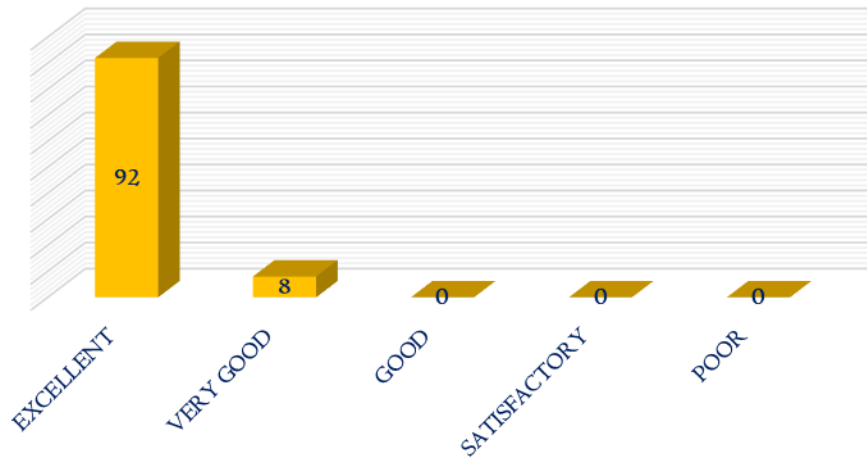

DHANALAKSHMI SRINIVASAN
COLLEGE OF ARTS AND SCIENCE FOR WOMEN
(AUTONOMOUS)
(Affiliated to Bharathidasan University, Tiruchirappalli)
(Nationally Re-Accredited with 'A' Grade by NAAC)
Perambalur – 621212

NAAC

CRITERIA – I

METRIC 1.4.1

17. Whether library working hours is sufficient?