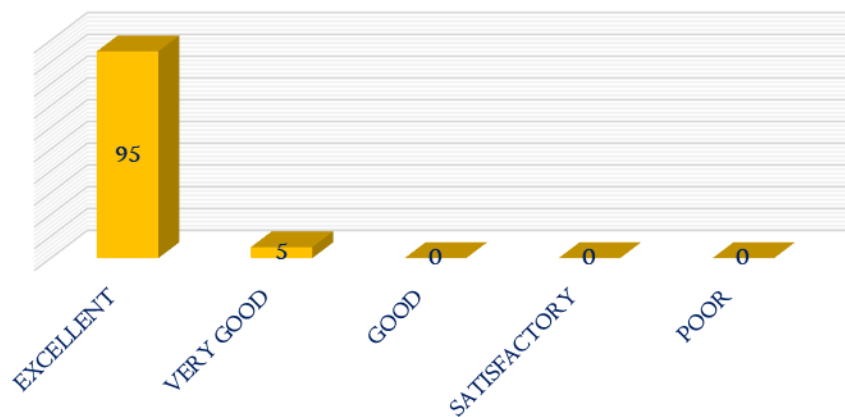

NAAC

CRITERIA – I

METRIC 1.4.1

9. Does the teacher evaluate papers correctly?

10. Does the teacher use Blackboard/LCD/Projector effectively?

DHANALAKSHMI SRINIVASAN
COLLEGE OF ARTS AND SCIENCE FOR WOMEN
(AUTONOMOUS)
(Affiliated to Bharathidasan University, Tiruchirappalli)
(Nationally Re-Accredited with 'A' Grade by NAAC)
Perambalur – 621212