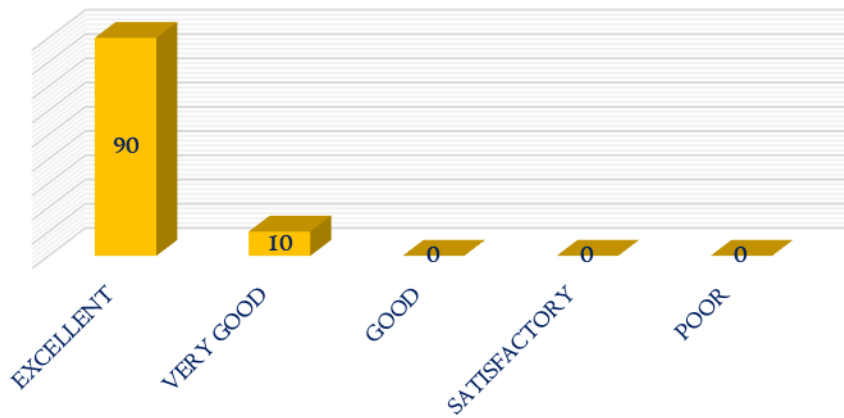

**DHANALAKSHMI SRINIVASAN
COLLEGE OF ARTS AND SCIENCE FOR WOMEN
(AUTONOMOUS)**
(Affiliated to Bharathidasan University, Tiruchirappalli)
(Nationally Re-Accredited with 'A' Grade by NAAC)
Perambalur – 621212

NAAC

CRITERIA – I

METRIC 1.4.1

19. How do you feel about the services of our office administration?