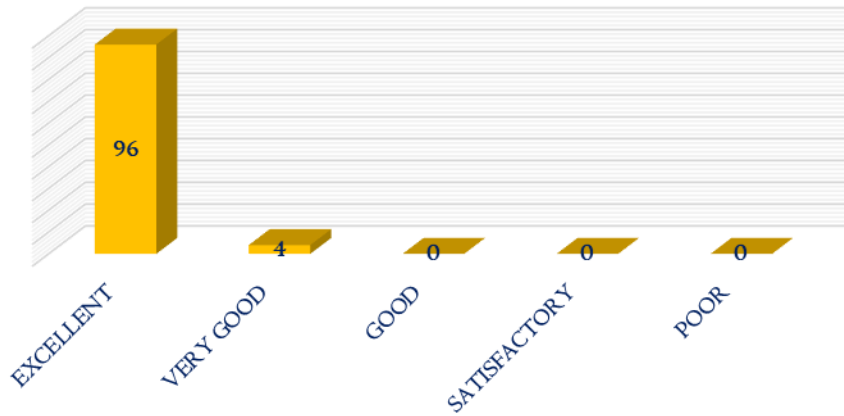

DHANALAKSHMI SRINIVASAN
COLLEGE OF ARTS AND SCIENCE FOR WOMEN
(AUTONOMOUS)
(Affiliated to Bharathidasan University, Tiruchirappalli)
(Nationally Re-Accredited with 'A' Grade by NAAC)
Perambalur – 621212

NAAC

CRITERIA – I

METRIC 1.4.1

21. How do you feel about the physical education department services?