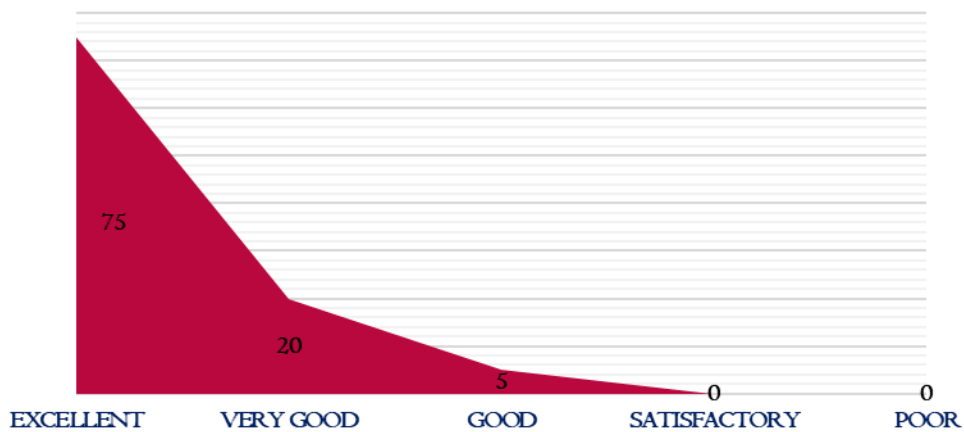

NAAC

CRITERIA – I

METRIC 1.4.1

3. Electives offered are supportive to the core papers

4. Value education imparted in the institution has influenced my character

**DHANALAKSHMI SRINIVASAN
COLLEGE OF ARTS AND SCIENCE FOR WOMEN
(AUTONOMOUS)**
(Affiliated to Bharathidasan University, Tiruchirappalli)
(Nationally Re-Accredited with 'A' Grade by NAAC)
Perambalur – 621212