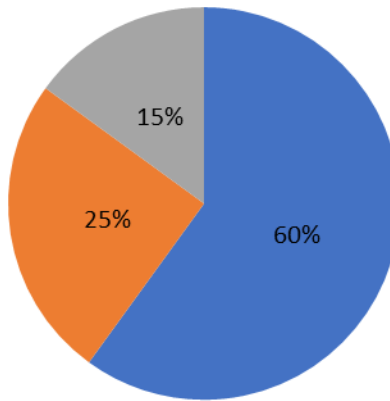

NAAC

CRITERIA – I

METRIC 1.4.1

7. Attitude and adaptability

■ EXCELLENT ■ VERY GOOD ■ GOOD ■ SATISFACTORY ■ POOR

8. Overall rating of our institution

■ EXCELLENT ■ VERY GOOD ■ GOOD ■ SATISFACTORY ■ POOR

Dhanalakshmi
PRINCIPAL
DHANALAKSHMI SRINIVASAN COLLEGE
OF ARTS AND SCIENCE FOR WOMEN
(AUTONOMOUS),
PERAMBALUR - 621 212.