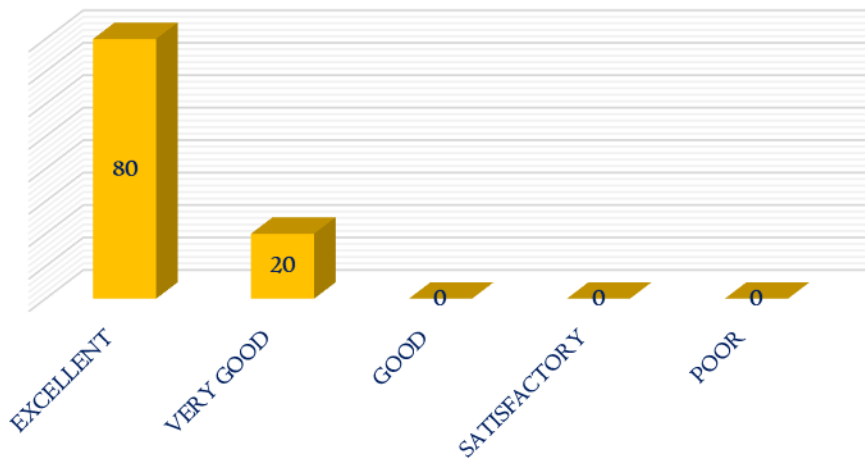

NAAC

CRITERIA – I

METRIC 1.4.1

23. How do you feel about the fine arts and cultural activities?

24. How do you feel about the services of HRDC?

DHANALAKSHMI SRINIVASAN
COLLEGE OF ARTS AND SCIENCE FOR WOMEN
(AUTONOMOUS)
(Affiliated to Bharathidasan University, Tiruchirappalli)
(Nationally Re-Accredited with 'A' Grade by NAAC)
Perambalur – 621212