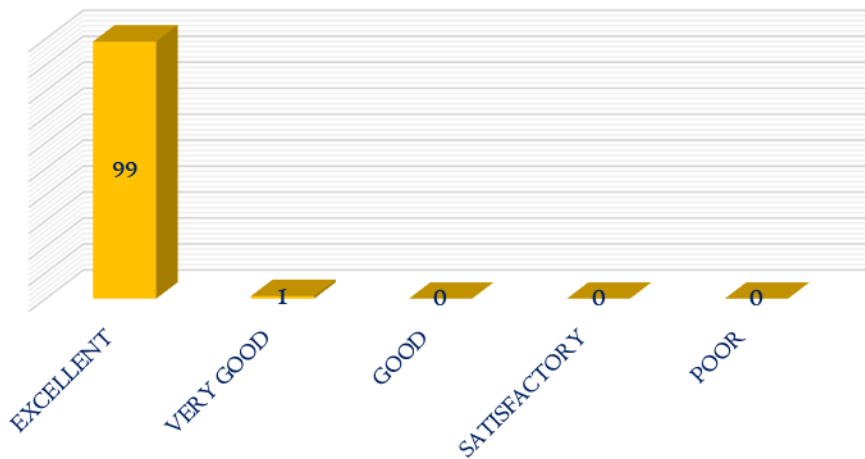

NAAC

CRITERIA – I

METRIC 1.4.1

25. Does the infrastructure of the Hostel assure you a good living environment?

26. Is water facility adequate in your hostel?

DHANALAKSHMI SRINIVASAN
COLLEGE OF ARTS AND SCIENCE FOR WOMEN
(AUTONOMOUS)
(Affiliated to Bharathidasan University, Tiruchirappalli)
(Nationally Re-Accredited with 'A' Grade by NAAC)
Perambalur – 621212