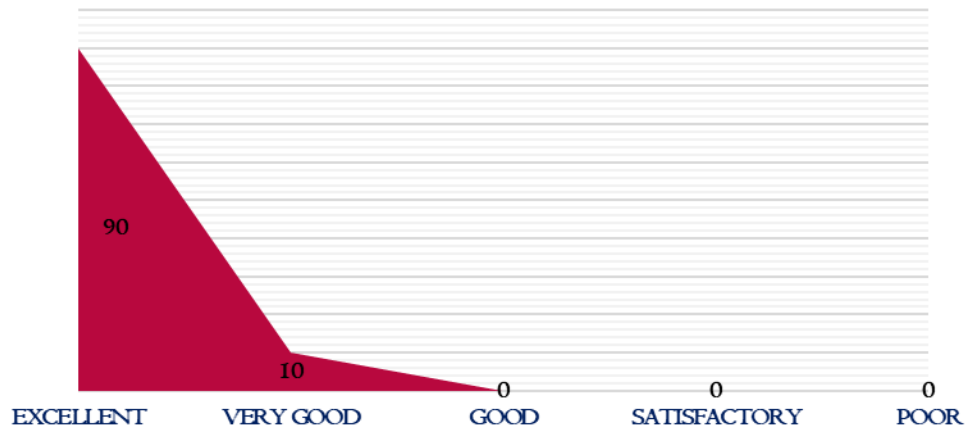

**DHANALAKSHMI SRINIVASAN
COLLEGE OF ARTS AND SCIENCE FOR WOMEN
(AUTONOMOUS)**
(Affiliated to Bharathidasan University, Tiruchirappalli)
(Nationally Re-Accredited with 'A' Grade by NAAC)
Perambalur – 621212

NAAC

CRITERIA – I

METRIC 1.4.1

5. Courses included in the curriculum for communication & interpersonal skill development