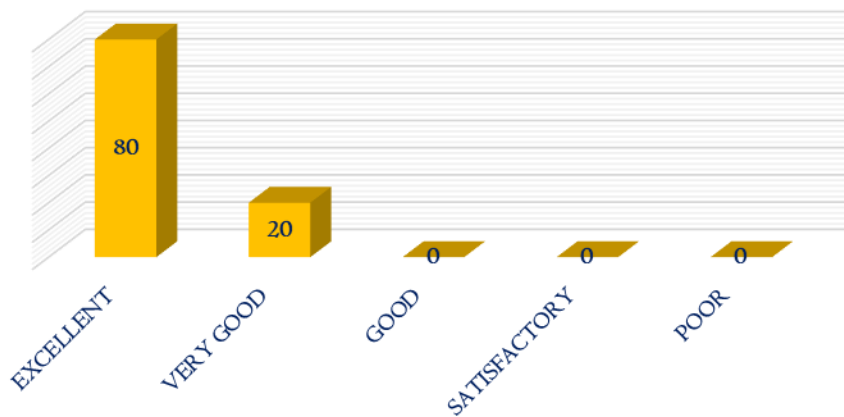

NAAC

CRITERIA – I

METRIC 1.4.1

7. Does the teacher encourage the students for self development?

8. Does the teacher remind you about your responsibility to the institution?

DHANALAKSHMI SRINIVASAN
COLLEGE OF ARTS AND SCIENCE FOR WOMEN
(AUTONOMOUS)
(Affiliated to Bharathidasan University, Tiruchirappalli)
(Nationally Re-Accredited with 'A' Grade by NAAC)
Perambalur – 621212