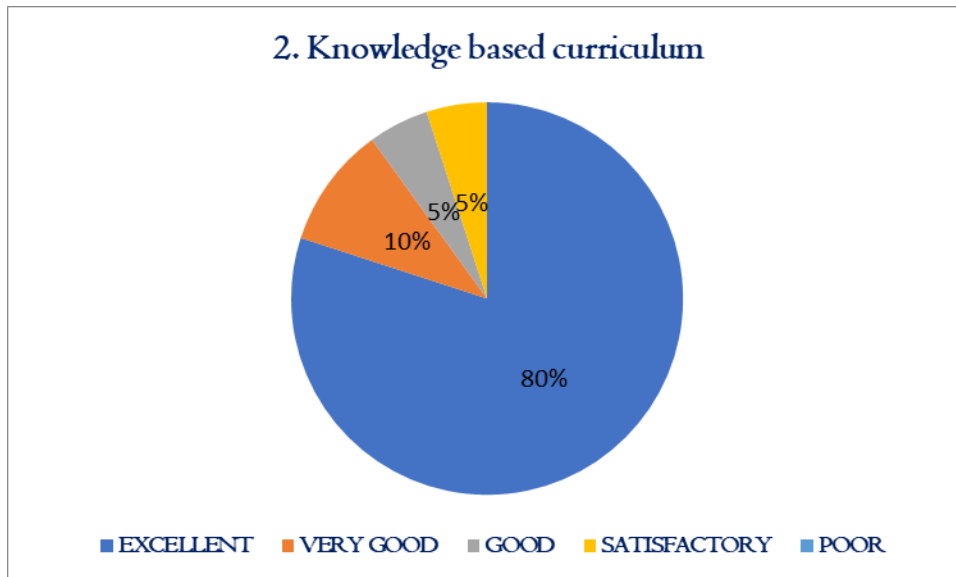

DHANALAKSHMI SRINIVASAN COLLEGE OF ARTS AND SCIENCE FOR WOMEN (AUTONOMOUS) (Affiliated to Bharathidasan University, Tiruchirappalli) (Nationally Re-Accredited with 'A' Grade by NAAC) Perambalur – 621212	
NAAC	CRITERIA – I	METRIC 1.4.1

EMPLOYER FEEDBACK