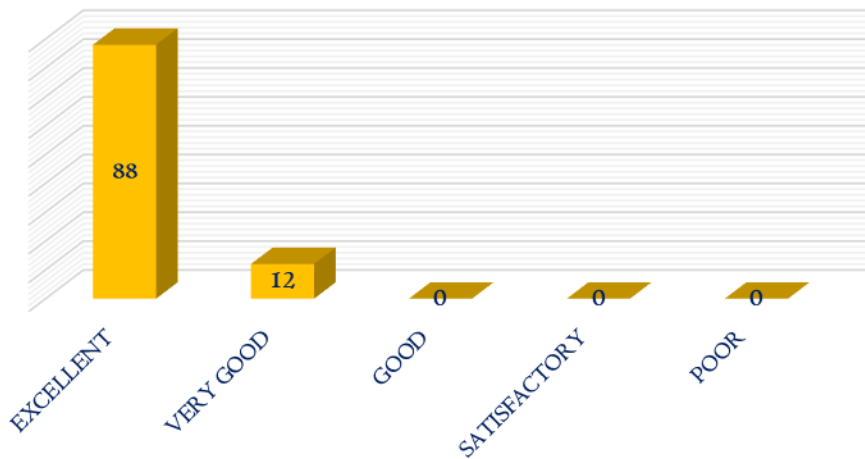

NAAC

CRITERIA – I

METRIC 1.4.1

11. Do you have sufficient equipment's for successful completion of your practical?

12. Does the teacher help to clear the doubts?

DHANALAKSHMI SRINIVASAN
COLLEGE OF ARTS AND SCIENCE FOR WOMEN
(AUTONOMOUS)
(Affiliated to Bharathidasan University, Tiruchirappalli)
(Nationally Re-Accredited with 'A' Grade by NAAC)
Perambalur – 621212