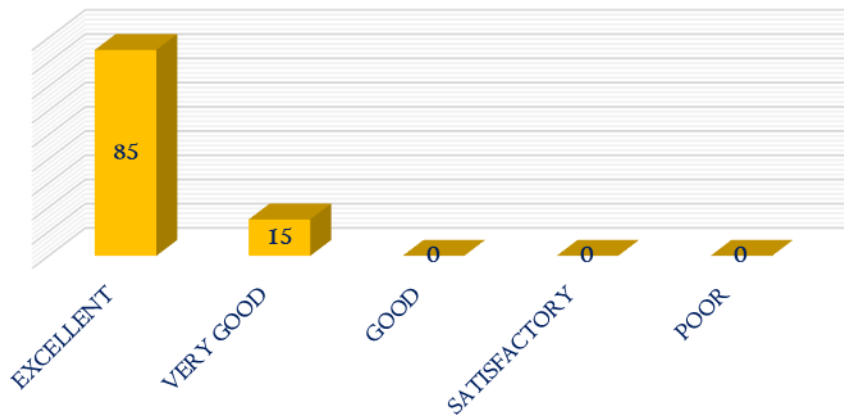

DHANALAKSHMI SRINIVASAN
COLLEGE OF ARTS AND SCIENCE FOR WOMEN
(AUTONOMOUS)
(Affiliated to Bharathidasan University, Tiruchirappalli)
(Nationally Re-Accredited with 'A' Grade by NAAC)
Perambalur – 621212

NAAC

CRITERIA – I

METRIC 1.4.1

23. How do you feel about the fine arts and cultural activities?