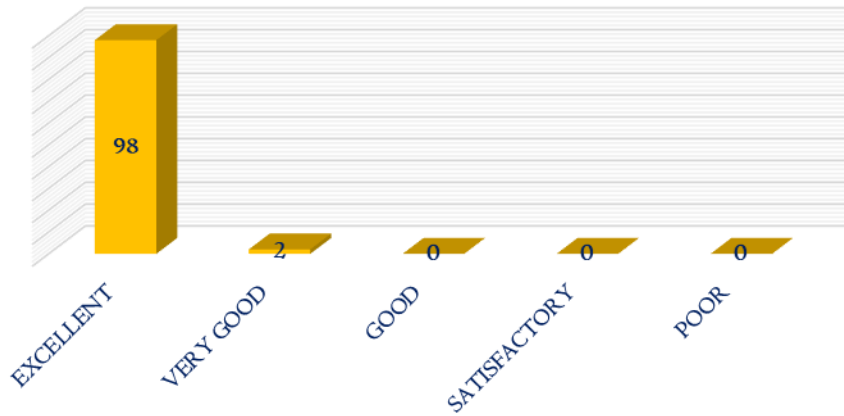

DHANALAKSHMI SRINIVASAN
COLLEGE OF ARTS AND SCIENCE FOR WOMEN
(AUTONOMOUS)
(Affiliated to Bharathidasan University, Tiruchirappalli)
(Nationally Re-Accredited with 'A' Grade by NAAC)
Perambalur – 621212

NAAC

CRITERIA – I

METRIC 1.4.1

25. Does the infrastructure of the Hostel assure you a good living environment?