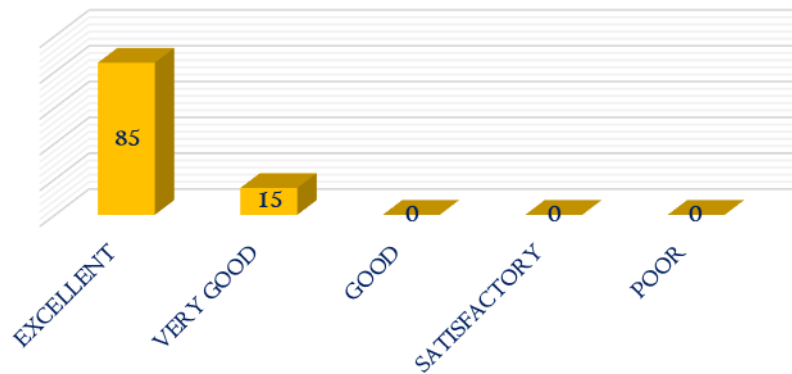

DHANALAKSHMI SRINIVASAN
COLLEGE OF ARTS AND SCIENCE FOR WOMEN
(AUTONOMOUS)
(Affiliated to Bharathidasan University, Tiruchirappalli)
(Nationally Re-Accredited with 'A' Grade by NAAC)
Perambalur – 621212

NAAC

CRITERIA – I

METRIC 1.4.1

3. Is the teacher capable of keeping the class under control?