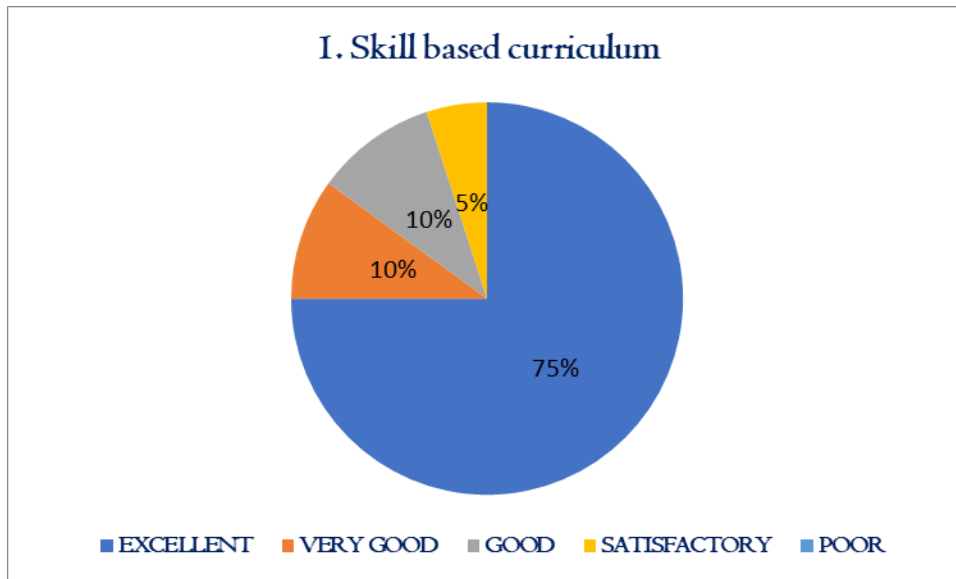

DHANALAKSHMI SRINIVASAN COLLEGE OF ARTS AND SCIENCE FOR WOMEN (AUTONOMOUS) (Affiliated to Bharathidasan University, Tiruchirappalli) (Nationally Re-Accredited with 'A' Grade by NAAC) Perambalur – 621212	
NAAC	CRITERIA – I	METRIC 1.4.1

EMPLOYER FEEDBACK