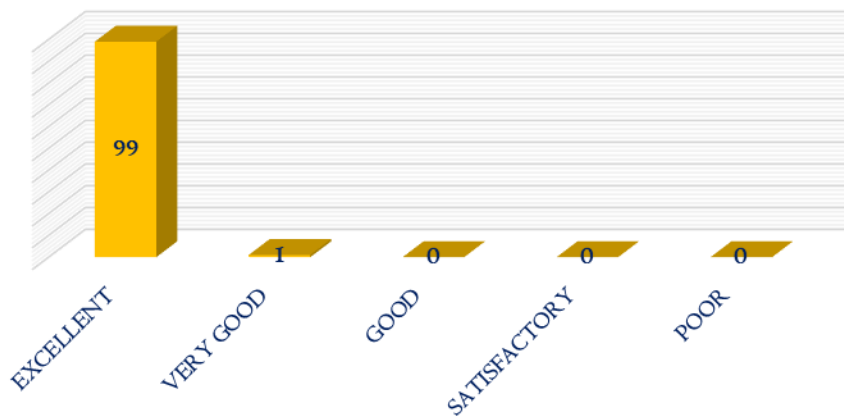

NAAC

CRITERIA – I

METRIC 1.4.1

27. Does your hostel mess provide you with hygienic, tasty and variety food on all days?

28. Does your hostel warden help you in making your stay in hostel comfortable?

**DHANALAKSHMI SRINIVASAN
COLLEGE OF ARTS AND SCIENCE FOR WOMEN
(AUTONOMOUS)**
(Affiliated to Bharathidasan University, Tiruchirappalli)
(Nationally Re-Accredited with 'A' Grade by NAAC)
Perambalur - 621212