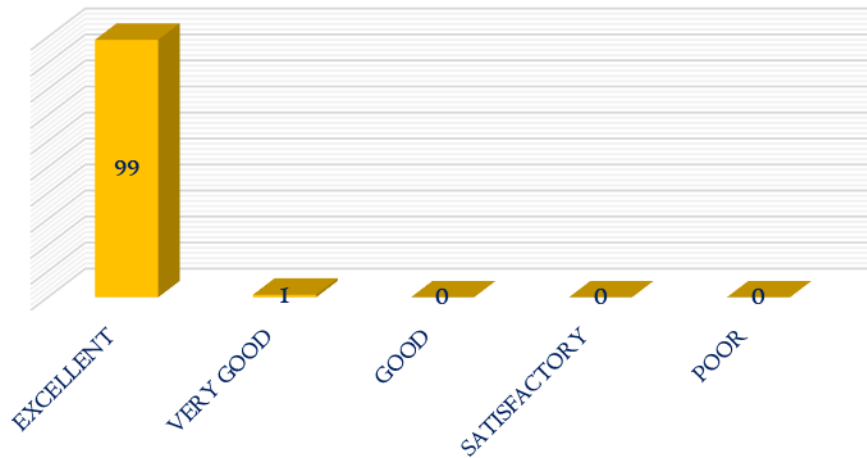

DHANALAKSHMI SRINIVASAN
COLLEGE OF ARTS AND SCIENCE FOR WOMEN
(AUTONOMOUS)
(Affiliated to Bharathidasan University, Tiruchirappalli)
(Nationally Re-Accredited with 'A' Grade by NAAC)
Perambalur – 621212

NAAC

CRITERIA – I

METRIC 1.4.1

9. Does the teacher evaluate papers correctly?