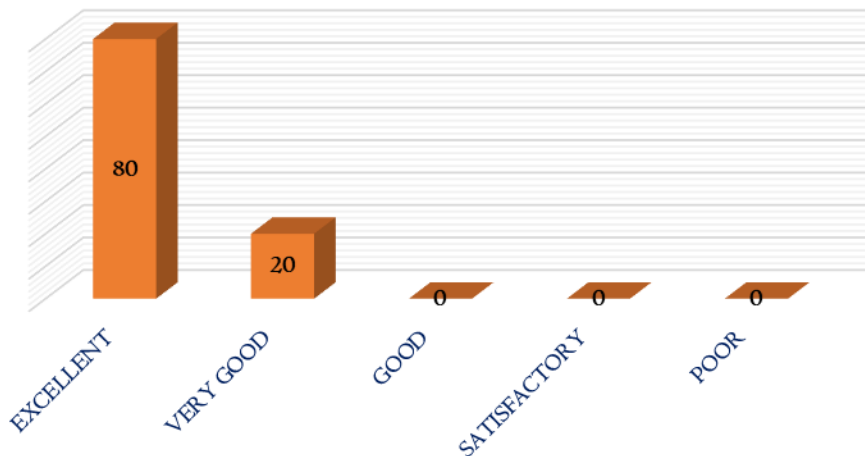

NAAC

CRITERIA – I

METRIC 1.4.1

5. Entrepreneurship courses in our curriculum design focuses students on the launching and running of business

6. OBE attainment of your Programme

**DHANALAKSHMI SRINIVASAN
COLLEGE OF ARTS AND SCIENCE FOR WOMEN
(AUTONOMOUS)**
(Affiliated to Bharathidasan University, Tiruchirappalli)
(Nationally Re-Accredited with 'A' Grade by NAAC)
Perambalur – 621212