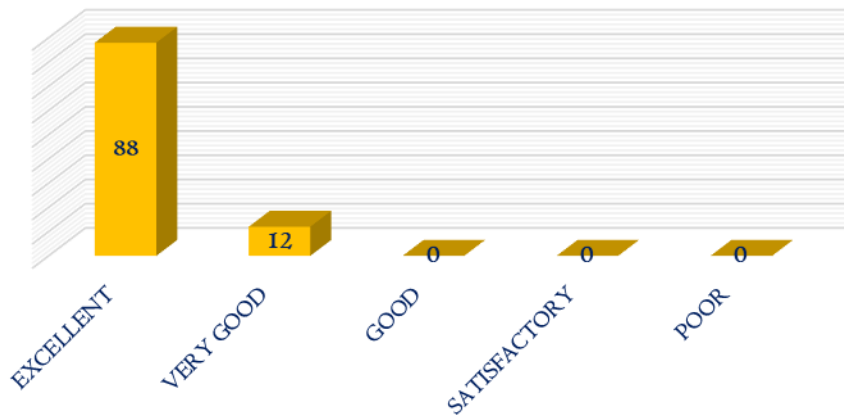

DHANALAKSHMI SRINIVASAN
COLLEGE OF ARTS AND SCIENCE FOR WOMEN
(AUTONOMOUS)
(Affiliated to Bharathidasan University, Tiruchirappalli)
(Nationally Re-Accredited with 'A' Grade by NAAC)
Perambalur – 621212

NAAC

CRITERIA – I

METRIC 1.4.1

5. Does the teacher help the students to clear doubts in/out of the class?