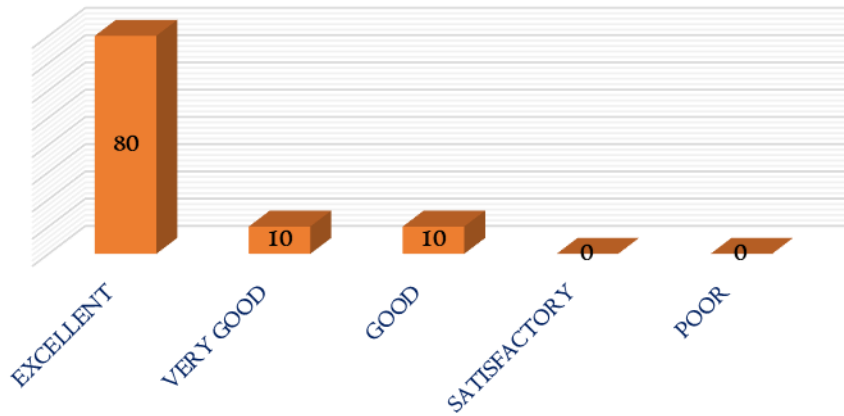

**DHANALAKSHMI SRINIVASAN
COLLEGE OF ARTS AND SCIENCE FOR WOMEN
(AUTONOMOUS)**
(Affiliated to Bharathidasan University, Tiruchirappalli)
(Nationally Re-Accredited with 'A' Grade by NAAC)
Perambalur – 621212

NAAC

CRITERIA – I

METRIC 1.4.1

7. Opportunity to contribute / participate in various FDPs, Conferences and Workshops