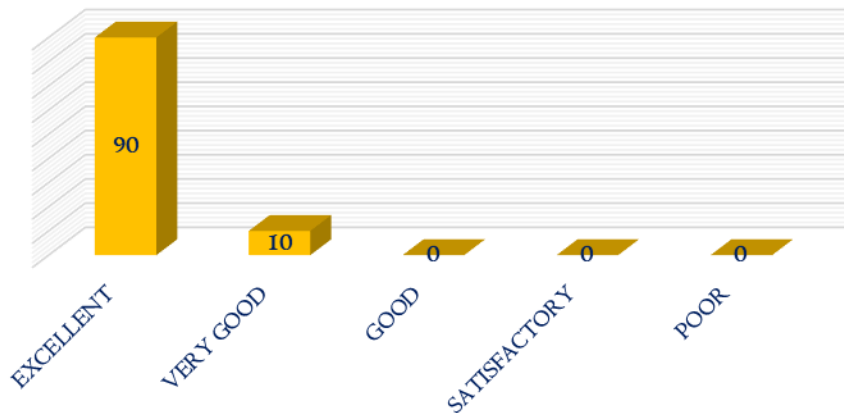

NAAC

CRITERIA – I

METRIC 1.4.1

3. Is the teacher capable of keeping the class under control?

4. Does the teacher generate interest in the subject?

DHANALAKSHMI SRINIVASAN
COLLEGE OF ARTS AND SCIENCE FOR WOMEN
(AUTONOMOUS)
(Affiliated to Bharathidasan University, Tiruchirappalli)
(Nationally Re-Accredited with 'A' Grade by NAAC)
Perambalur – 621212