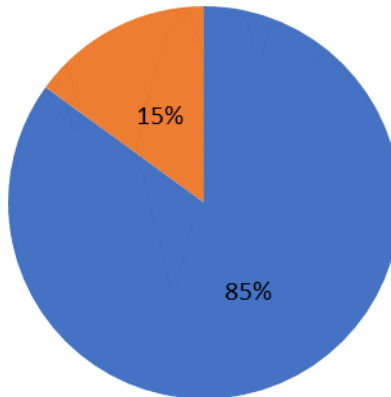

NAAC

CRITERIA – I

METRIC 1.4.1

3. Value based curriculum

■ EXCELLENT ■ VERY GOOD ■ GOOD ■ SATISFACTORY ■ POOR

4. Employability based curriculum

■ EXCELLENT ■ VERY GOOD ■ GOOD ■ SATISFACTORY ■ POOR

**DHANALAKSHMI SRINIVASAN
COLLEGE OF ARTS AND SCIENCE FOR WOMEN
(AUTONOMOUS)**
(Affiliated to Bharathidasan University, Tiruchirappalli)
(Nationally Re-Accredited with 'A' Grade by NAAC)
Perambalur – 621212