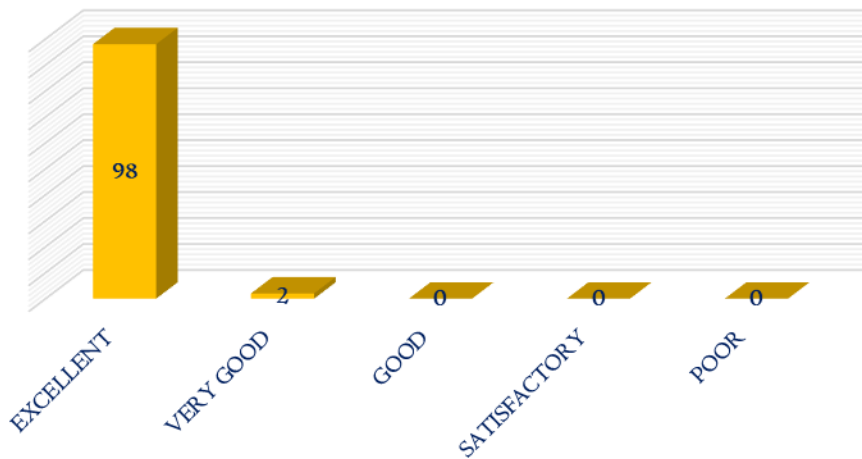

NAAC

CRITERIA – I

METRIC 1.4.1

15. Whether the arrangements of the book in the library helpful?

16. Are you allowed to access the library books easily?

DHANALAKSHMI SRINIVASAN
COLLEGE OF ARTS AND SCIENCE FOR WOMEN
(AUTONOMOUS)
(Affiliated to Bharathidasan University, Tiruchirappalli)
(Nationally Re-Accredited with 'A' Grade by NAAC)
Perambalur – 621212