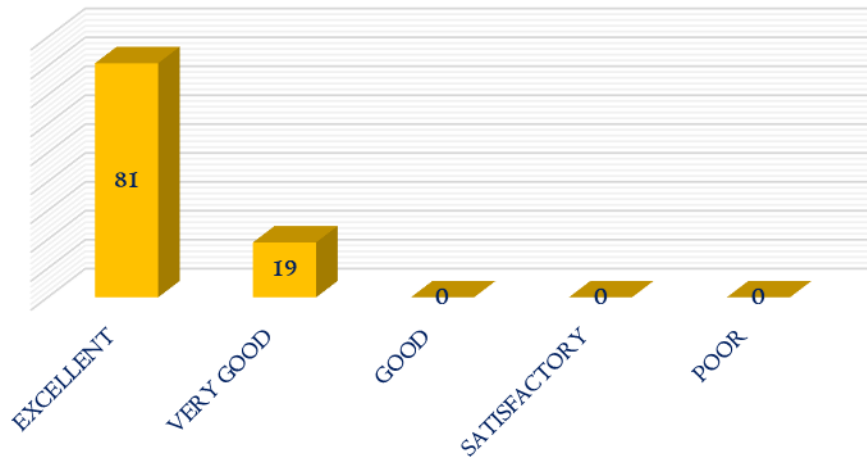

**DHANALAKSHMI SRINIVASAN
COLLEGE OF ARTS AND SCIENCE FOR WOMEN
(AUTONOMOUS)**
(Affiliated to Bharathidasan University, Tiruchirappalli)
(Nationally Re-Accredited with 'A' Grade by NAAC)
Perambalur - 621212

NAAC

CRITERIA – I

METRIC 1.4.1

29. Do you feel comfortable to travel in the College Bus?