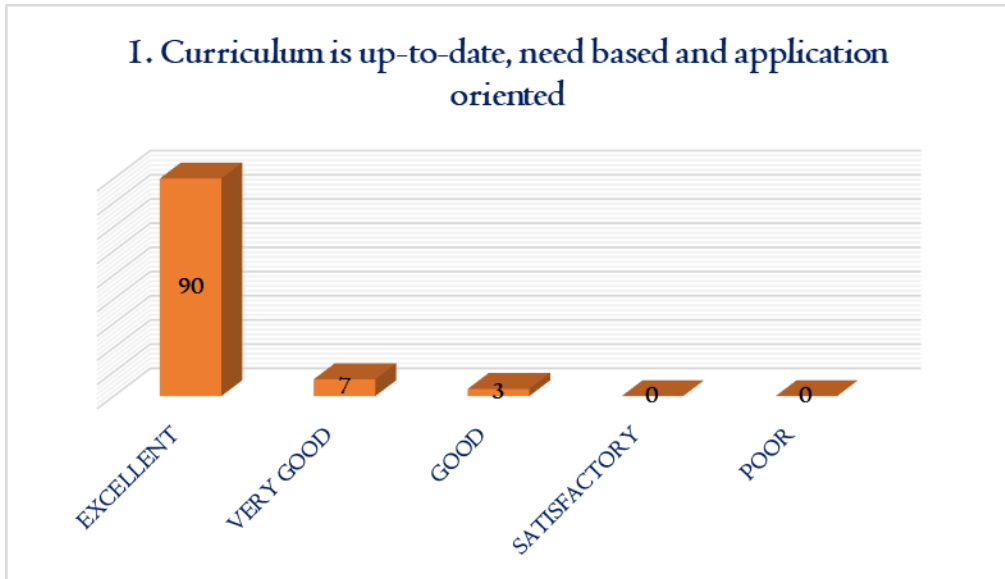

DHANALAKSHMI SRINIVASAN COLLEGE OF ARTS AND SCIENCE FOR WOMEN (AUTONOMOUS) (Affiliated to Bharathidasan University, Tiruchirappalli) (Nationally Re-Accredited with 'A' Grade by NAAC) Perambalur – 621212	
NAAC	CRITERIA – I	METRIC 1.4.1

FACULTY FEEDBACK